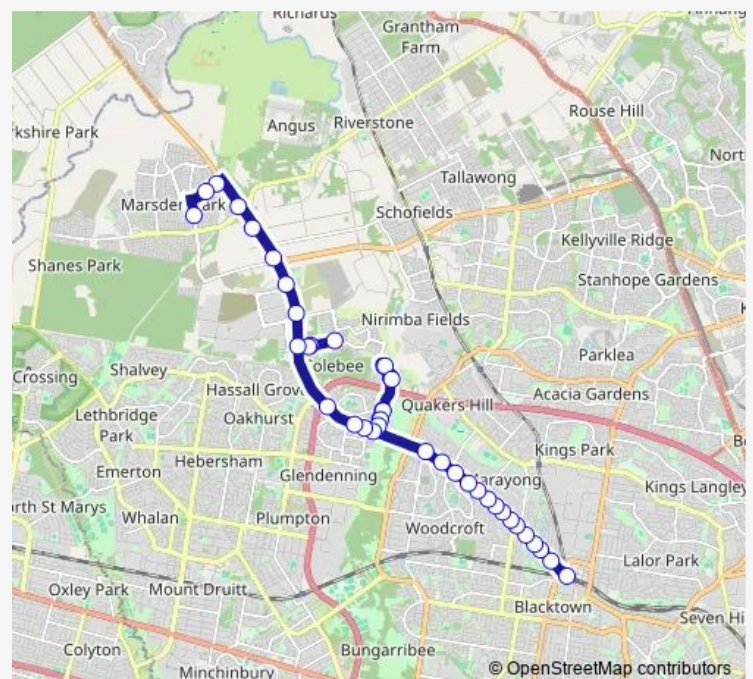

Tuesday 07:45

Wednesday 07:45

Thursday 07:45

Friday 07:45

Saturday —

Sunday —

Route info

Direction: Blacktown Interchange

Stops: 41

Trip Duration: 0 hour 40 min

6082 — Blacktown to St Luke's CC via Colebee and Marsden Park

Opp 5 Stonecutters Dr

Symonds Rd Opp Hoyle Dr

30 Symonds Rd

Symonds Rd Opp St Elizabeth Nursing Home

St Elizabeth Nursing Home Dean Park, Richmond Rd