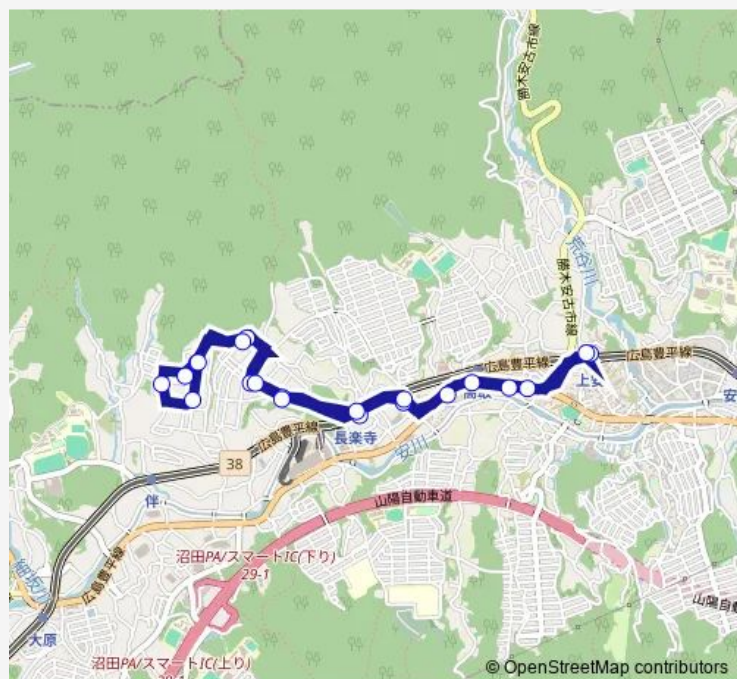

Thursday 11:25-15:37

Friday 11:25-15:37

Saturday 10:26-14:36

Sunday 10:26-14:36

Route info

Direction: 上安駅

Stops: 21

Trip Duration: 0 hour 30 min