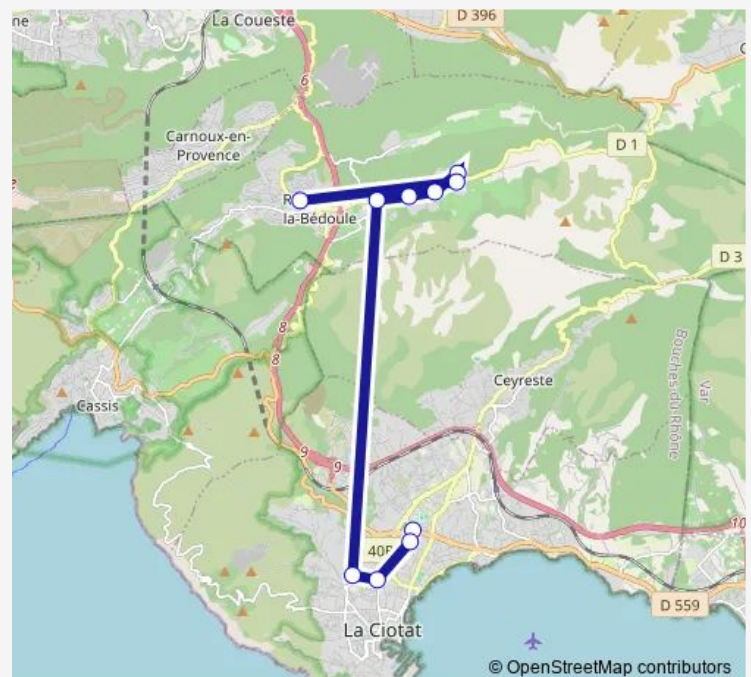

Bus M07 La Ciotat - Roquefort-la-Bedoule

[Go to website](#)

Direction

Collège Martagots — La Crèche

10 stops

[Open route schedule](#)

Collège Martagots

Lycée Méditerranée

Sunday —

Route info

Direction: Collège Martagots

Stops: 10

Trip Duration: 0 hour 32 min

M07 — La Ciotat - Roquefort-la-Bedoule

Direction

Cimetière — Collège Martagots

12 stops

[Open route schedule](#)

Cimetière

Hameau de Roquefort

Coulet Radon

Castellet

Les Michels

Cléments

Monday 07:10-08:10

Tuesday 07:10-08:10

Wednesday 07:10-08:10

Thursday 07:10-08:10

Friday 07:10-08:10

Saturday —

Sunday —

Route info