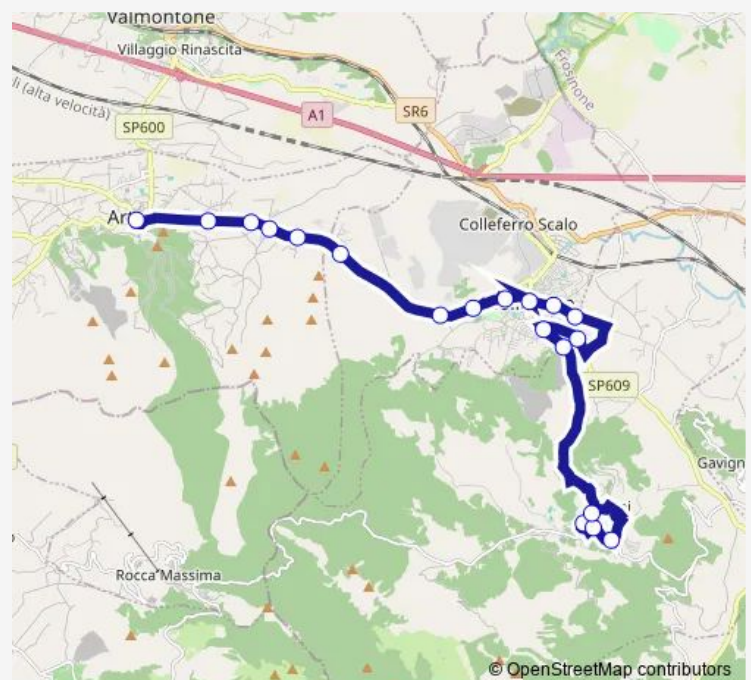

Segni | Largo Sepe # f13787

Route schedule

Artena | Piazza Colombo # f13659 — Segni | Largo Sepe # f13787

Monday 07:20

Tuesday 07:20

Wednesday 07:20

Thursday 07:20

Friday 07:20

Saturday —

Sunday —

Route info

Direction: Artena | Piazza Colombo # f13659

Stops: 19

Trip Duration: 0 hour 43 min

■ Artena - Segni # Cf405d

Bus time schedules and route maps are available in an offline PDF at busmaps.com. Use the busmaps.com website to see live bus times, train schedule or subway schedule, and step-by-step directions for all public transit in Colleferro