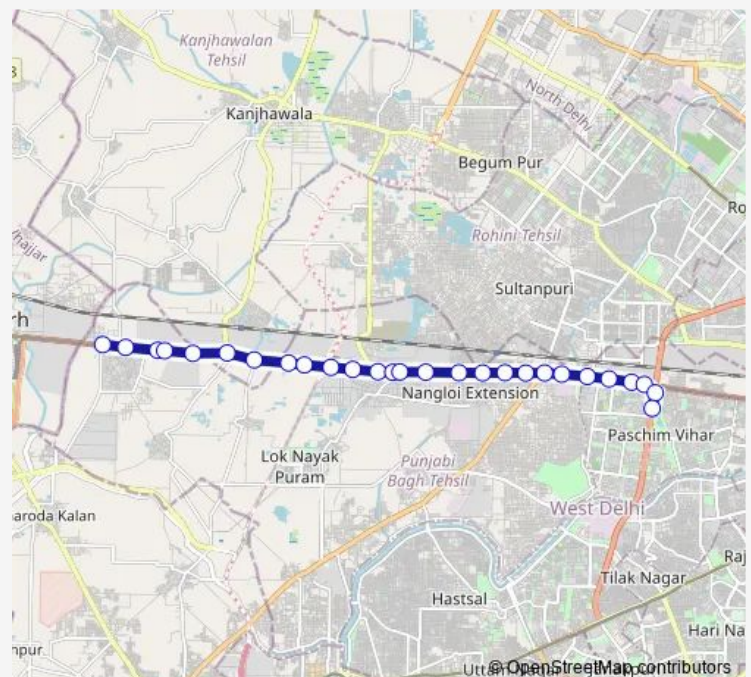

Bus 926adown

[Go to website](#)

Direction

Tikri Border Metro Station — Peera Garhi Depot

27 stops

[Open route schedule](#)

Tikri Border Metro Station

Tikari Village

Nangloi Metro Station

Sultan Puri Crossing/Nangloi

Nangloi JJ Colony

Route schedule

Tikri Border Metro Station — Peera Garhi Depot

Monday 05:36-21:00

Tuesday 05:36-21:00

Wednesday 05:36-21:00

Thursday 05:36-21:00

Friday 05:36-21:00

Saturday 05:36-21:00

Sunday 05:36-21:00

Route info

Direction: Tikri Border Metro Station

Stops: 27

Trip Duration: 0 hour 52 min

926adown

BusMaps

Nangloi Bus Stand

Inder Enclave

Udyog Nagar

Peera Garhi Metro Station

Peera Garhi Chowk

Peera Garhi Depot