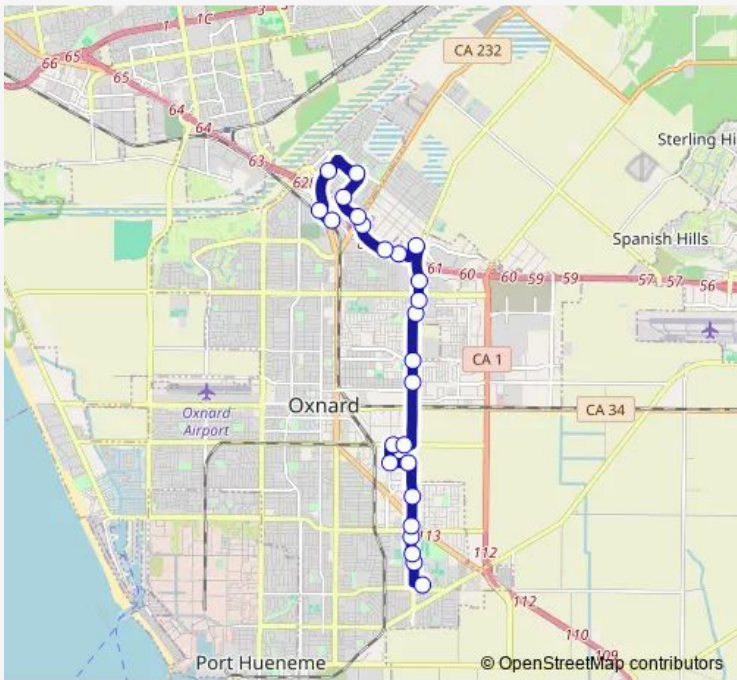

Bus Route 17

[Go to website](#)

Direction
 Esplanade & Spur — Oxnard College (LOT B)
 20 stops
[Open route schedule](#)

- Esplanade & Spur
- Spur & Wagon Wheel
- Oxnard & Clyde River
- Forest Park & Riverpark
- Riverpark & American River
- Riverpark & Vineyard
- Ventura & Financial
- Rose & Ventura
- Rose & Lockwood
- Rose & Gonzales
- Rose & Socorro
- Rose & Camino Del Sol
- Rose & Santa Lucia
- Rose & Wooley
- Rose & Westar
- Rose & Emerson
- Rose & Channel Isl
- Rose & Raiders
- Rose & North Campus
- Oxnard College (LOT B)

Route schedule
 Esplanade & Spur — Oxnard College (LOT B)

Monday	—
Tuesday	—
Wednesday	—
Thursday	—
Friday	—
Saturday	07:15-19:15
Sunday	07:15-19:15

Route info
 Direction: Esplanade & Spur
 Stops: 20
 Trip Duration: 0 hour 33 min

Route 17 BusMaps

Direction

Oxnard College (LOT B) — Esplanade & Spur (Southbound)

25 stops

[Open route schedule](#)

Oxnard College (LOT B)

Rose & North Campus (Northbound)

Rose & Gary (College Park)

Thursday 06:36-20:00

Friday 06:36-20:00

Saturday —

Sunday —

Route info

Direction: Esplanade & Spur

Stops: 20

Trip Duration: 0 hour 32 min