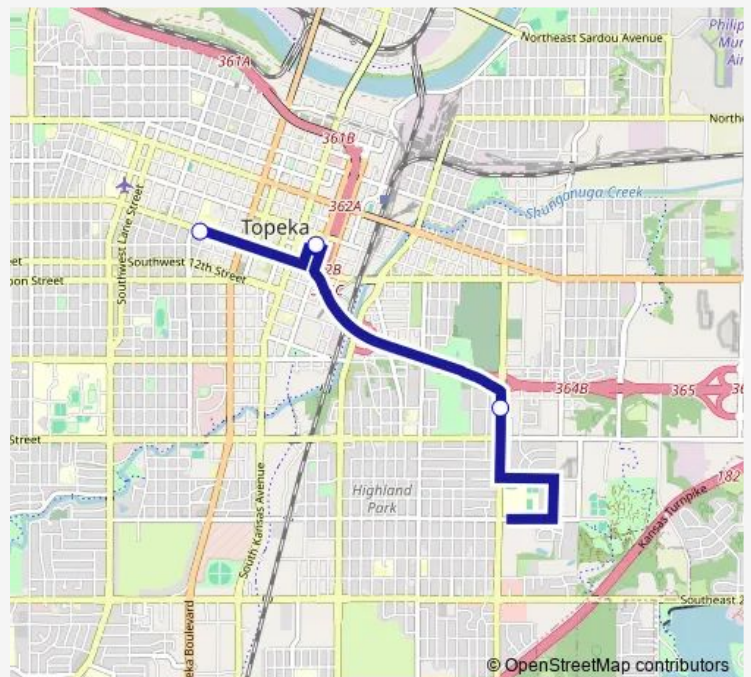

Bus 10S 10 Special

[Go to website](#)

Direction

10th @ Taylor THS Eb — California @ 20th Sb

3 stops

[Open route schedule](#)

10th @ Taylor THS Eb

Quincy Street Station

California @ 20th Sb

Route schedule

10th @ Taylor THS Eb — California @ 20th Sb

Monday	15:05
Tuesday	15:05
Wednesday	15:05
Thursday	15:05
Friday	15:05
Saturday	—
Sunday	—

Route info

Direction: 10th @ Taylor THS Eb

Stops: 3

Trip Duration: 0 hour 12 min

10S — 10 Special

10S Bus time schedules and route maps are available in an offline PDF at busmaps.com. Use the busmaps.com website to see live bus times, train schedule or subway schedule, and step-by-step directions for all public transit in Topeka