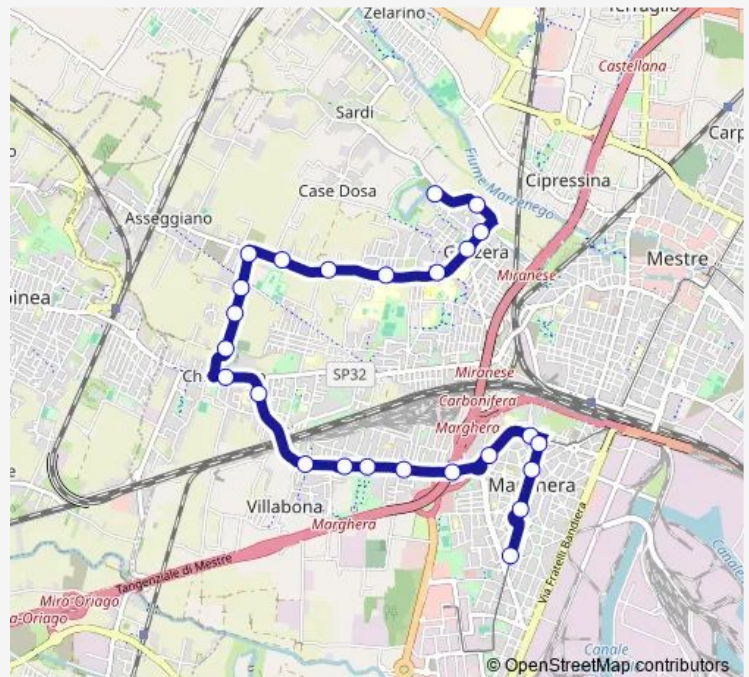

Direction

Brendole — Rinascita Beccaria

25 stops

[Open route schedule](#)

- Brendole
- Brendole Promontore
- Brendole Arsa
- Asseggiano Pirano
- Asseggiano Morin
- Asseggiano Volta
- Asseggiano Pendini
- Asseggiano Marzabotto
- Risorgimento Asseggiano
- Risorgimento Carnia
- Risorgimento Sestella
- Risorgimento Cimitero
- Miranese San Giorgio
- Trieste Miranese
- Trieste Robinie
- Trieste Catene
- Trieste Parco
- Trieste Bosco
- Trieste Eraclea
- Calvi Parmesan
- Paolucci Longhena

Route schedule

Brendole — Rinascita Beccaria

Monday	13:15
Tuesday	13:15
Wednesday	13:15
Thursday	13:15
Friday	13:15
Saturday	—
Sunday	—

Route info

Direction: Brendole

Stops: 25

Trip Duration: 0 hour 21 min

Lavelli Paolucci

Sant'Antonio Municipio

Piazza Mercato

Rinascita Beccaria

10S Bus time schedules and route maps are available in an offline PDF at busmaps.com. Use the busmaps.com website to see live bus times, train schedule or subway schedule, and step-by-step directions for all public transit in Venice