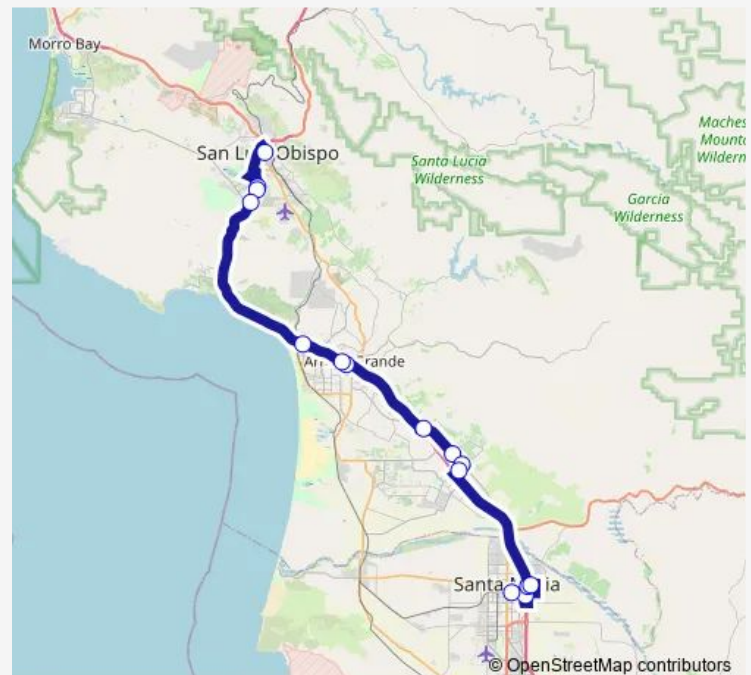

Tefft & Carillo

Hancock College

Cypress & Nicholson

Marian Medical Center

Santa Maria Transit Center

Route schedule

Government Center — Santa Maria Transit Center

Monday 06:33-20:33

Tuesday 06:33-20:33

Wednesday 06:33-20:33

Thursday 06:33-20:33

Friday 06:33-20:33

Saturday 08:33-19:33

Sunday 09:33-17:33

Route info

Direction: Government Center

Stops: 15

Trip Duration: 1 hour 10 min

10s — RTA - San Luis Obispo / Santa Maria

10s Bus time schedules and route maps are available in an offline PDF at busmaps.com. Use the busmaps.com website to see live bus times, train schedule or subway schedule, and step-by-step directions for all public transit in San Luis Obispo