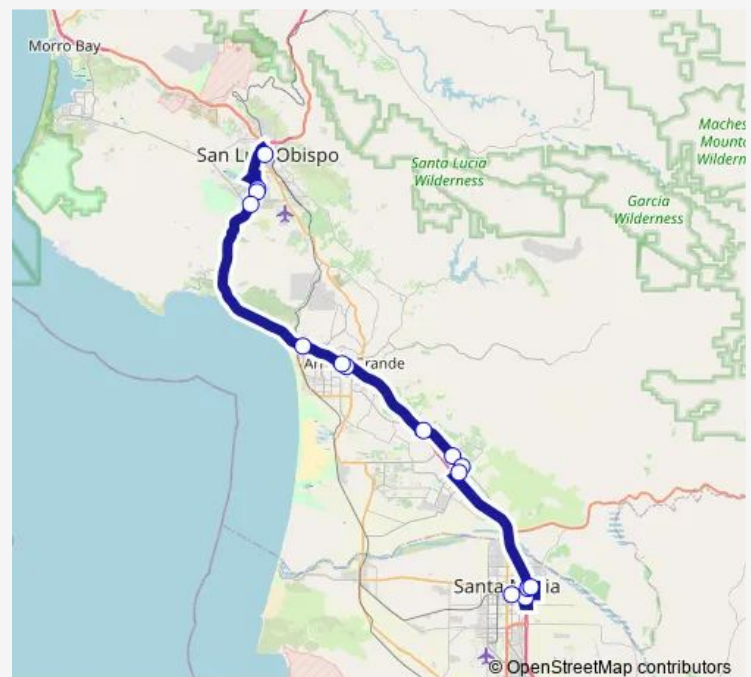

Bus 10S RTA - San Luis Obispo / Santa Maria

[Go to website](#)

Direction

Government Center — Santa Maria Transit Center

15 stops

[Open route schedule](#)

Government Center

D M V

Tefft & Carillo

Hancock College

Cypress & Nicholson

Marian Medical Center

Santa Maria Transit Center

Route schedule

Government Center — Santa Maria Transit Center

Monday 06:33-20:33

Tuesday 06:33-20:33

Wednesday 06:33-20:33

Thursday 06:33-20:33

Friday 06:33-20:33

Saturday 08:33-19:33

Sunday 09:33-17:33

Route info

Direction: Government Center

Stops: 15

Trip Duration: 1 hour 10 min

10S — RTA - San Luis Obispo / Santa Maria

10S Bus time schedules and route maps are available in an offline PDF at busmaps.com. Use the busmaps.com website to see live bus times, train schedule or subway schedule, and step-by-step directions for all public transit in San Luis Obispo