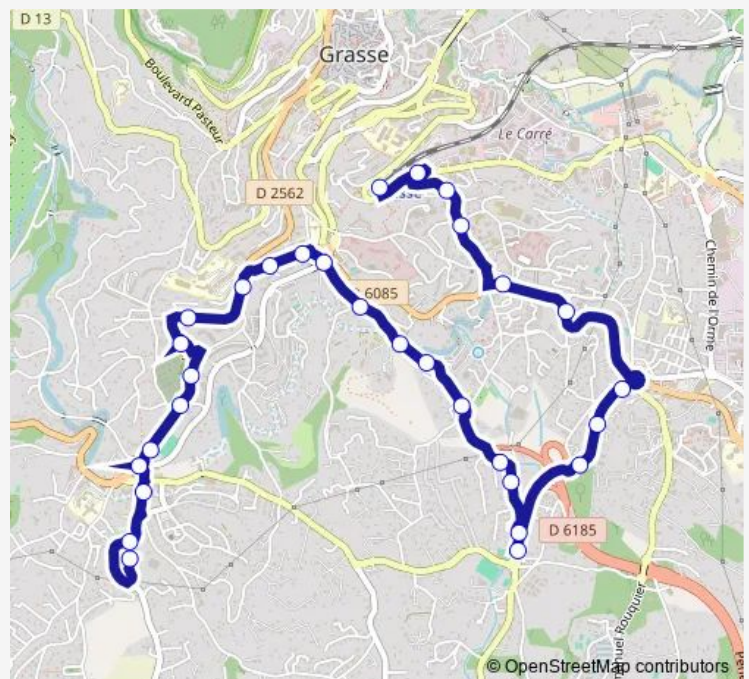

Thursday 16:10-17:10

Friday 16:10-17:10

Saturday —

Sunday —

Route info

Direction: College Canteperdrix

Stops: 30

Trip Duration: 0 hour 25 min

Rond Point DE L'Alambic

Saint-Antoine

Jacinthe

LES Abattoirs

Saint Claude

Saint Claude Ecole

Capucins Hauts

Capucins Bas