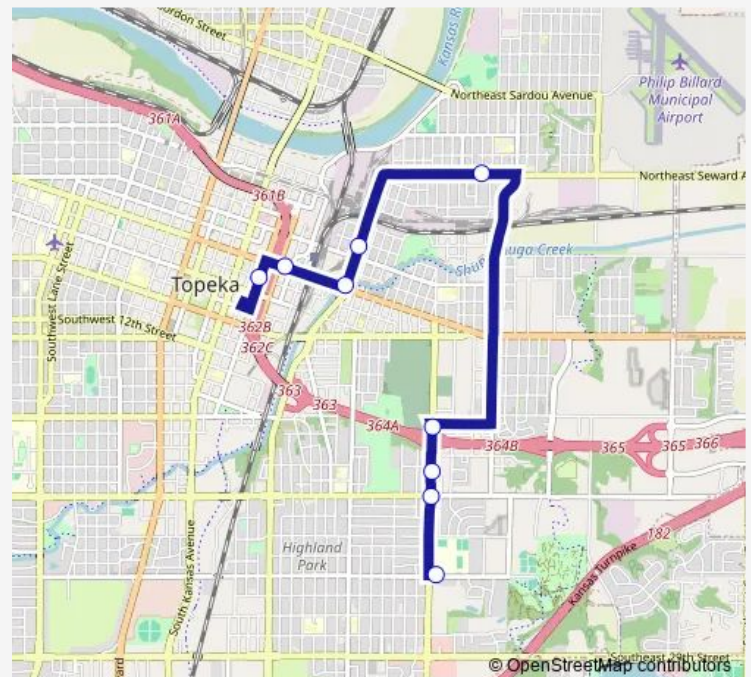

Bus 10S 10 Special

[Go to website](#)

Direction

25th @ Hphs — Monroe @ 7th

9 stops

[Open route schedule](#)

25th @ Hphs

California @ 21st Nb

California @ 20th Nb

California @ 11th Nb

Seward @ Ohio

Branner @ 3rd Sb

Branner @ 6th

6th @ Jefferson Wb

Monroe @ 7th

Route schedule

25th @ Hphs — Monroe @ 7th

Monday	15:18
Tuesday	15:18
Wednesday	15:18
Thursday	15:18
Friday	15:18
Saturday	—
Sunday	—

Route info

Direction: 25th @ Hphs

Stops: 9

Trip Duration: 0 hour 17 min

10S Bus time schedules and route maps are available in an offline PDF at busmaps.com. Use the busmaps.com website to see live bus times, train schedule or subway schedule, and step-by-step directions for all public transit in Topeka

The schedule is provided in the local timezone. Times with "(+1)" indicate departures on the next day.

PDF file created on 2025-01-16

2024 BusMaps.com - All Rights Reserved