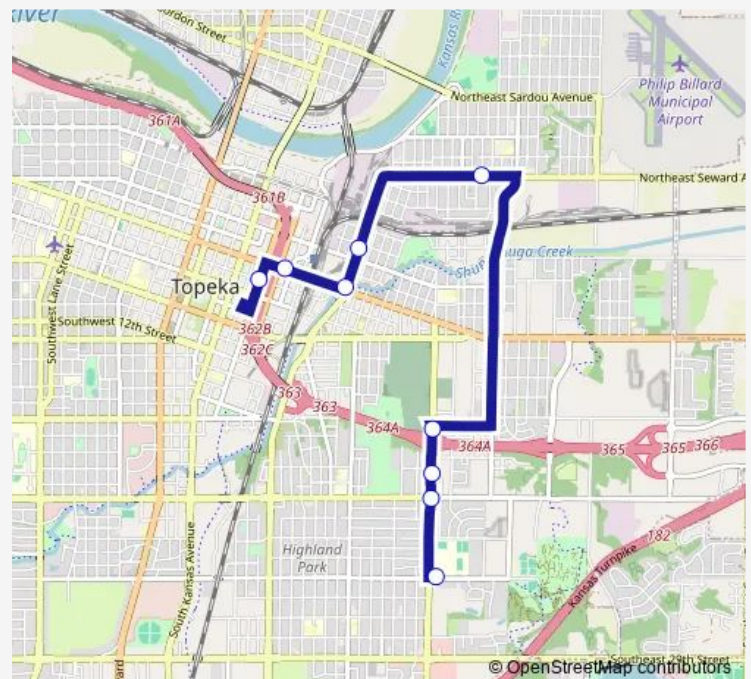

Bus 10s 10 Special

[Go to website](#)

Direction

25th @ Hphs — Monroe @ 7th

9 stops

[Open route schedule](#)

25th @ Hphs

California @ 21st Nb

California @ 20th Nb

California @ 11th Nb

Seward @ Ohio

Branner @ 3rd Sb

Branner @ 6th

6th @ Jefferson Wb

Monroe @ 7th

Route schedule

25th @ Hphs — Monroe @ 7th

Monday	15:18
Tuesday	15:18
Wednesday	15:18
Thursday	15:18
Friday	15:18
Saturday	—
Sunday	—

Route info

Direction: 25th @ Hphs

Stops: 9

Trip Duration: 0 hour 17 min

10s — 10 Special