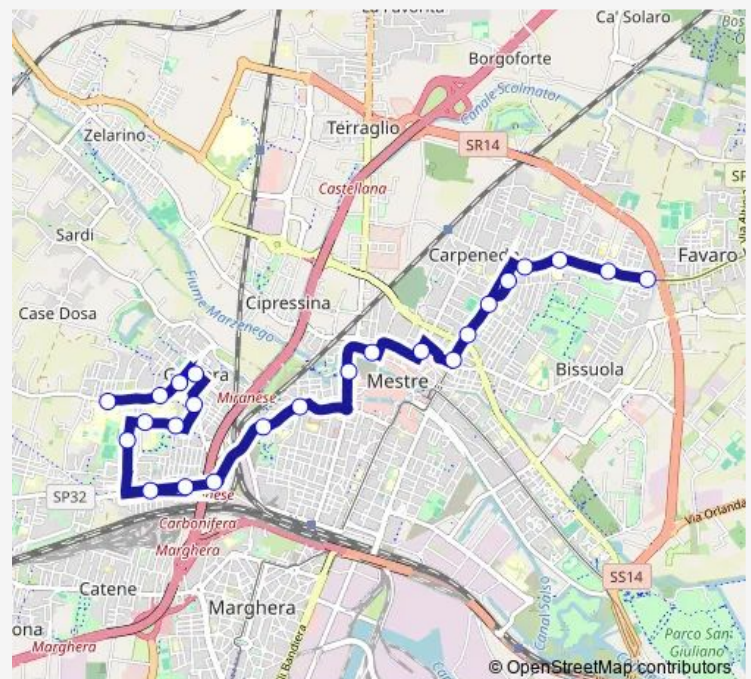

Bus 10S Asseggiano Volta - San Dona' Rielta

[Go to website](#)

Direction

Asseggiano Volta — San Dona' Rielta

24 stops

[Open route schedule](#)

- Asseggiano Volta
- Asseggiano Morin
- Asseggiano Pirano
- Gazzera Alta Chiesa
- Quarnaro Calucci
- Mattuglie Dignano
- Mattuglie Perlan
- Calabria campi Sportivi
- Miranese Lazio
- Miranese Calucci
- Miranese Giustizia
- Miranese Monteverdi
- Miranese Vivaldi
- Circonvallazione Olimpia
- Einaudi Castelvechio
- Garibaldi Municipio
- Ca' Rossa Bissuola
- Ca' Rossa Volturmo
- Ca' Rossa Oberdan
- Ca' Rossa Serravalle
- San Dona' Val Gardena

Route schedule

Asseggiano Volta — San Dona' Rielta

Monday	14:12
Tuesday	14:12
Wednesday	14:12
Thursday	14:12
Friday	14:12
Saturday	—
Sunday	—

Route info

Direction: Asseggiano Volta

Stops: 24

Trip Duration: 0 hour 21 min

10S — Asseggiano Volta - San Dona' Rielta

San Dona' Pasqualigo

San Dona' Pineta

San Dona' Rielta

Direction

Asseggiano Volta — Pertini Foscari

22 stops

[Open route schedule](#)

Direction: Asseggiano Volta

Stops: 22

Trip Duration: 0 hour 22 min

10S Bus time schedules and route maps are available in an offline PDF at busmaps.com. Use the busmaps.com website to see live bus times, train schedule or subway schedule, and step-by-step directions for all public transit in Venice