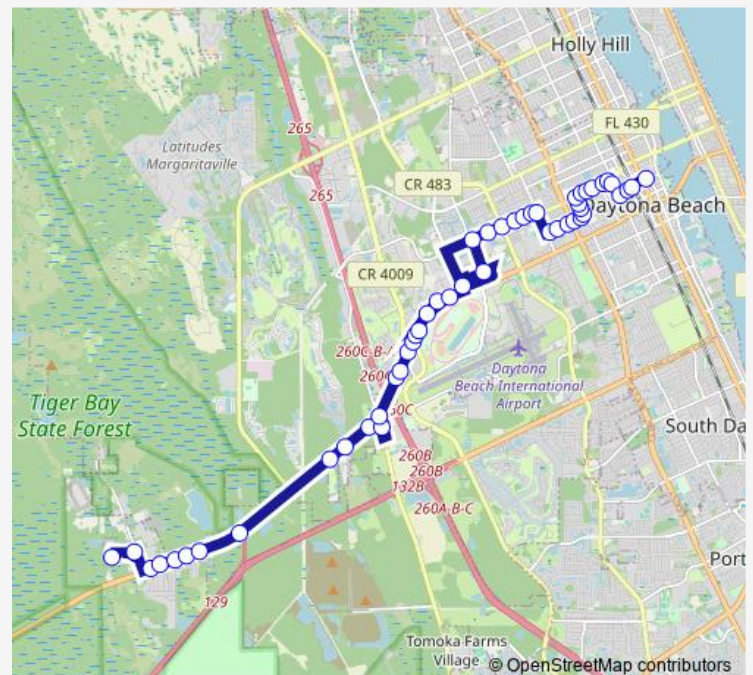

### Route schedule

Transfer Plaza — VC Branch Jail Wb

Monday 07:00-18:00

Tuesday —

Wednesday —

Thursday 07:00-18:00

Friday 07:00-18:00

Saturday —

### Route info

Direction: Transfer Plaza

Stops: 65

Trip Duration: 0 hour 56 min

Bethune & White Ob

White & Warnock Ob

White & Willis Ob

White & Dunn Ob

**Direction**

VC Branch Jail Wb — Transfer Plaza

50 stops

[Open route schedule](#)

VC Branch Jail Wb

Keyton &amp; Indian Lake Ib

Colin Kelly &amp; INT'L Speedway Ib

General Custer &amp; INT'L Spdway Ib

## Route info

Direction: VC Branch Jail Wb

Stops: 50

Trip Duration: 0 hour 37 min

National Health Care & Dunn Ib

Clyde Morris & Dunn Ib

Heineman & Dunn Ib

Berkshire & Dunn Ib