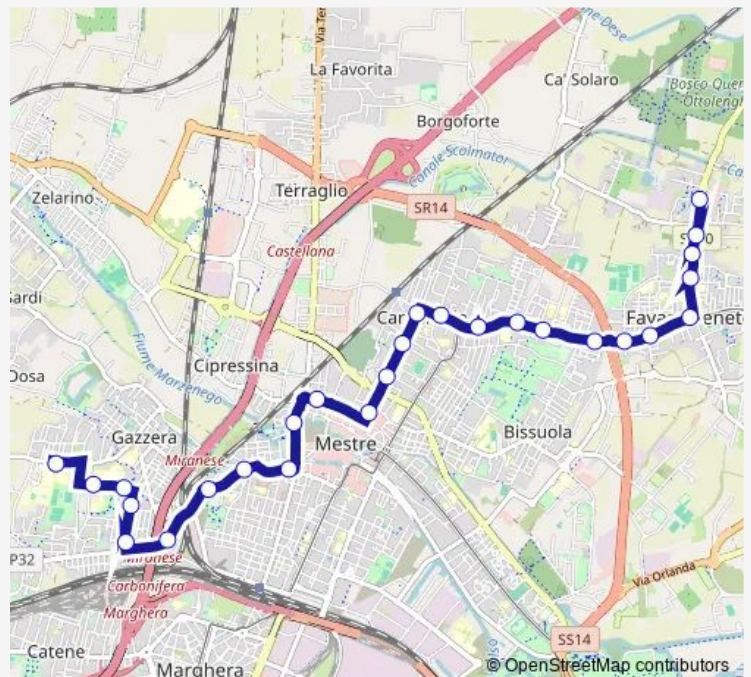

Garibaldi Carpenedo

Garibaldi Giardini

Garibaldi Ognissanti

Garibaldi Municipio

Belfredo Terraglio

Circonvallazione Olimpia

Miranese Piave

Miranese Vivaldi

Miranese Monteverdi

Route schedule

Altinia Ca' Rezzonico — Asseggiano Volta

Monday 07:17

Tuesday 07:17

Wednesday 07:17

Thursday 07:17

Friday 07:17

Saturday —

Sunday —

Route info

Direction: Altinia Ca' Rezzonico

Stops: 27

Trip Duration: 0 hour 22 min

10S — Altinia Ca' Rezzonico - Asseggiano Volta

Miranese Giustizia

Calucci Cimetto

Calucci Lussingrande

Mattuglie Dignano

Mattuglie Perlan

Asseggiano Volta

10S Bus time schedules and route maps are available in an offline PDF at [busmaps.com](https://busmaps.com). Use the [busmaps.com](https://busmaps.com) website to see live bus times, train schedule or subway schedule, and step-by-step directions for all public transit in Venice