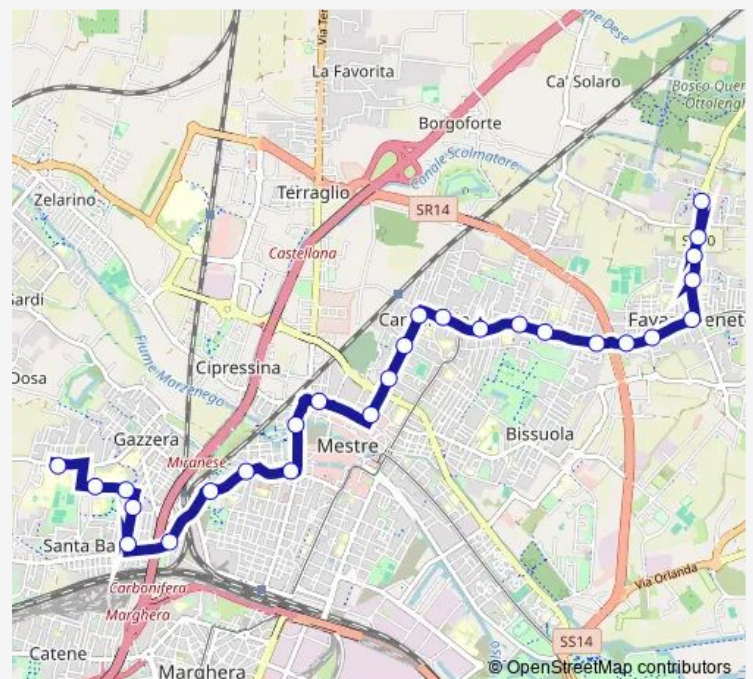

Garibaldi Carpenedo

Garibaldi Giardini

Garibaldi Ognissanti

Garibaldi Municipio

Belfredo Terraglio

Circonvallazione Olimpia

Miranese Piave

Miranese Vivaldi

Miranese Monteverdi

Route schedule

Altinia Ca' Rezzonico — Asseggiano Volta

Monday 07:17

Tuesday 07:17

Wednesday 07:17

Thursday 07:17

Friday 07:17

Saturday —

Sunday —

Route info

Direction: Altinia Ca' Rezzonico

Stops: 27

Trip Duration: 0 hour 22 min

10s — Altinia Ca' Rezzonico - Asseggiano Volta

Miranese Giustizia

Calucci Cimetto

Calucci Lussingrande

Mattuglie Dignano

Mattuglie Perlan

Asseggiano Volta

10s Bus time schedules and route maps are available in an offline PDF at busmaps.com. Use the busmaps.com website to see live bus times, train schedule or subway schedule, and step-by-step directions for all public transit in Venice