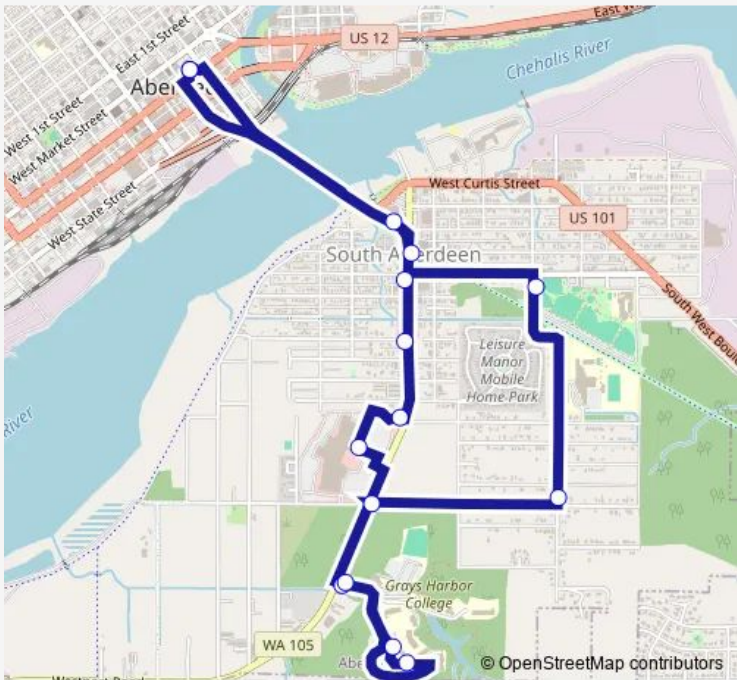

Bus 10S South Aberdeen

[Go to website](#)

Direction
 Aberdeen Transit Center — Aberdeen Transit Center
 15 stops
[Open route schedule](#)

- Aberdeen Transit Center
- Boone at Cushing Southbound
- Boone at Macfarlane
- Boone at Shoppes at Riverside
- So. Aberdeen Shoppes at Riverside
- GH College Entrance
- GH College Upper Lot
- GH College Lower Lot
- GH College Exit
- Boone at Huntley
- Huntley & Evans
- Lawrence at Cushing
- Boone & Marion
- Boone behind Swanson
- Aberdeen Transit Center

Route schedule
 Aberdeen Transit Center — Aberdeen Transit Center

Monday	07:30-20:00
Tuesday	07:30-20:00
Wednesday	07:30-20:00
Thursday	07:30-20:00
Friday	07:30-20:00
Saturday	09:00-17:30
Sunday	09:00-17:30

Route info
 Direction: Aberdeen Transit Center
 Stops: 15
 Trip Duration: 0 hour 20 min

10S — South Aberdeen **BusMaps**

Direction

Aberdeen Transit Center — Aberdeen Transit Center

15 stops

[Open route schedule](#)

Route info

Direction: Aberdeen Transit Center

Stops: 15

Trip Duration: 0 hour 20 min

Direction

Aberdeen Transit Center — Aberdeen Transit Center

14 stops

[Open route schedule](#)