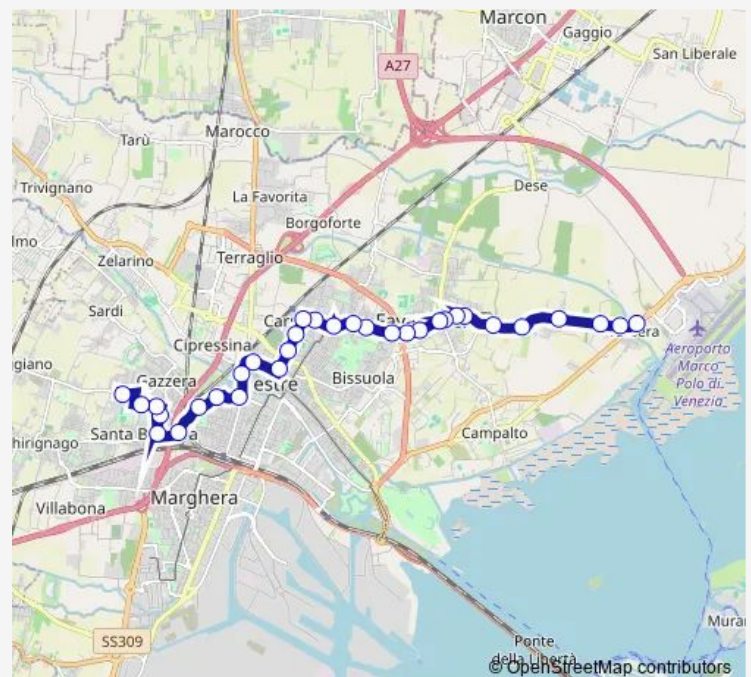

## Bus 10s Triestina Tessera - Asseggiano Volta

[Go to website](#)

### Direction

Triestina Tessera — Asseggiano Volta

32 stops

[Open route schedule](#)

- Triestina Tessera
- Tessera Scuole
- Triestina Forte Rossarol
- Triestina Torre
- Triestina Piovega
- Triestina Lazzaretto
- Triestina Prabello
- Triestina Monte Cimon
- Triestina Altinia
- San Dona' Pastrello
- San Dona' Marmolada
- San Dona' Cervino
- San Dona' Rielta
- San Dona' Pineta
- San Dona' Pasqualigo
- San Dona' Val Gardena
- San Dona' Falzarego
- Garibaldi Carpenedo
- Garibaldi Giardini
- Garibaldi Ognissanti
- Garibaldi Municipio

### Route schedule

Triestina Tessera — Asseggiano Volta

Monday	07:05
Tuesday	07:05
Wednesday	07:05
Thursday	07:05
Friday	07:05
Saturday	—
Sunday	—

### Route info

Direction: Triestina Tessera

Stops: 32

Trip Duration: 0 hour 26 min

10s — Triestina Tessera - Asseggiano Volta

BusMaps

Belfredo Terraglio

Circonvallazione Olimpia