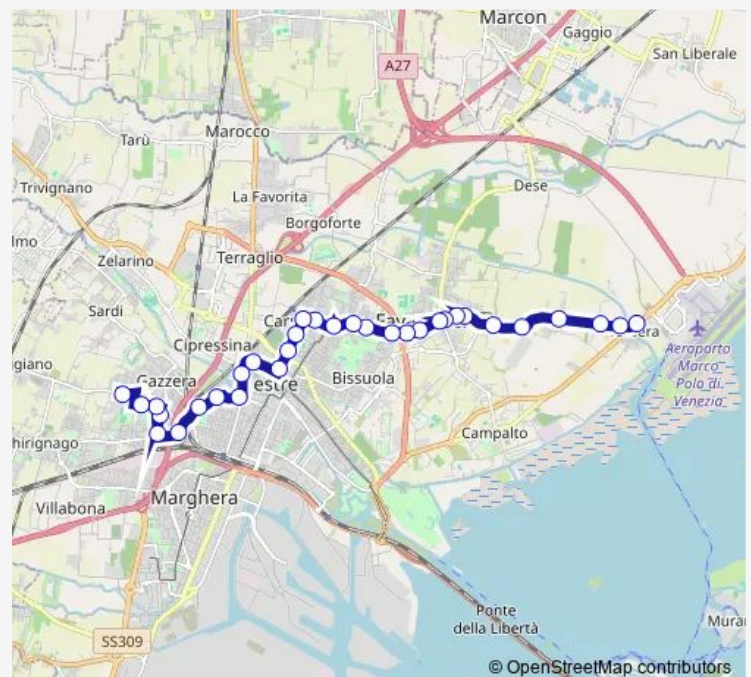

Bus 10S Triestina Tessera - Asseggiano Volta

[Go to website](#)

Direction

Triestina Tessera — Asseggiano Volta

32 stops

[Open route schedule](#)

- Triestina Tessera
- Tessera Scuole
- Triestina Forte Rossarol
- Triestina Torre
- Triestina Piovega
- Triestina Lazzaretto
- Triestina Prabello
- Triestina Monte Cimon
- Triestina Altinia
- San Dona' Pastrello
- San Dona' Marmolada
- San Dona' Cervino
- San Dona' Rielta
- San Dona' Pineta
- San Dona' Pasqualigo
- San Dona' Val Gardena
- San Dona' Falzarego
- Garibaldi Carpenedo
- Garibaldi Giardini
- Garibaldi Ognissanti
- Garibaldi Municipio

Route schedule

Triestina Tessera — Asseggiano Volta

Monday	07:05
Tuesday	07:05
Wednesday	07:05
Thursday	07:05
Friday	07:05
Saturday	—
Sunday	—

Route info

Direction: Triestina Tessera

Stops: 32

Trip Duration: 0 hour 26 min

10S — Triestina Tessera - Asseggiano Volta

BusMaps

Belfredo Terraglio

Circonvallazione Olimpia

Miranese Piave

Miranese Vivaldi

Miranese Monteverdi

Miranese Giustizia

Calucci Cimetto

Calucci Lussingrande

Mattuglie Dignano

Mattuglie Perlan

Asseggiano Volta

10S Bus time schedules and route maps are available in an offline PDF at busmaps.com. Use the busmaps.com website to see live bus times, train schedule or subway schedule, and step-by-step directions for all public transit in Venice