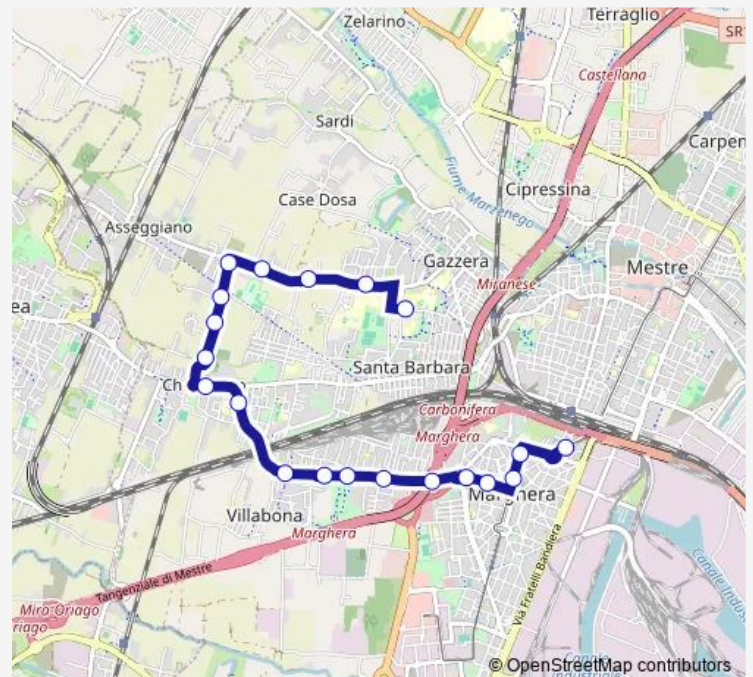

Bus 10s Mattuglie Perlan - Rizzardi Carrer

[Go to website](#)

Direction

Mattuglie Perlan — Rizzardi Carrer

20 stops

[Open route schedule](#)

Mattuglie Perlan

Asseggiano Volta

Asseggiano Pendini

Asseggiano Marzabotto

Risorgimento Asseggiano

Risorgimento Carnia

Risorgimento Sestella

Risorgimento Cimitero

Miranese San Giorgio

Trieste Miranese

Trieste Robinie

Trieste Catene

Trieste Parco

Trieste Bosco

Trieste Eraclea

Paleocapa Parmesan

Canal Leone

Sant'Antonio Municipio

Lavelli Paolucci

Rizzardi Carrer

Route schedule

Mattuglie Perlan — Rizzardi Carrer

Monday 13:20-16:15

Tuesday 13:20-16:15

Wednesday 13:20-16:15

Thursday 13:20-16:15

Friday 13:20-16:15

Saturday —

Sunday —

Route info

Direction: Mattuglie Perlan

Stops: 20

Trip Duration: 0 hour 18 min

10s — Mattuglie Perlan - Rizzardi Carrer