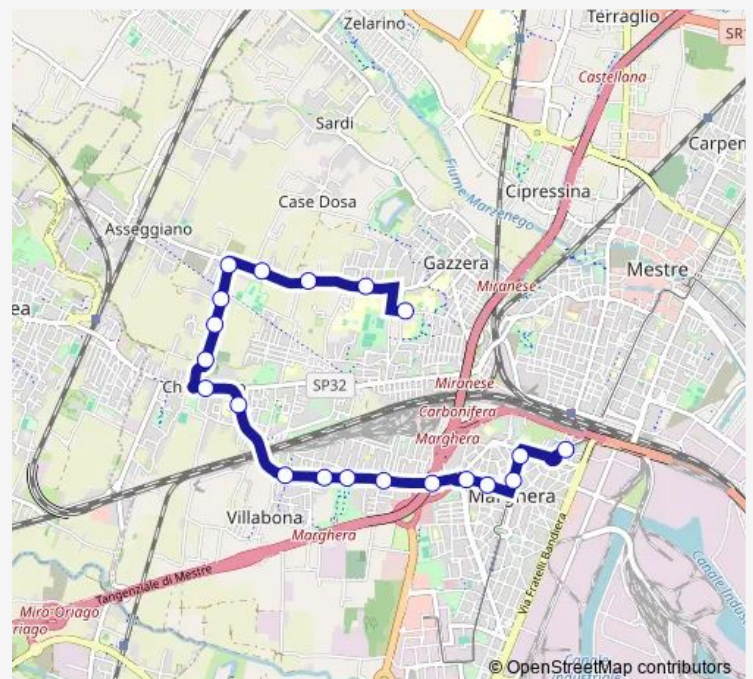

Bus 10S Mattuglie Perlan - Rizzardi Carrer

[Go to website](#)

Direction

Mattuglie Perlan — Rizzardi Carrer

20 stops

[Open route schedule](#)

- Mattuglie Perlan
- Asseggiano Volta
- Asseggiano Pendini
- Asseggiano Marzabotto
- Risorgimento Asseggiano
- Risorgimento Carnia
- Risorgimento Sestella
- Risorgimento Cimitero
- Miranese San Giorgio
- Trieste Miranese
- Trieste Robinie
- Trieste Catene
- Trieste Parco
- Trieste Bosco
- Trieste Eraclea
- Paleocapa Parmesan
- Canal Leone
- Sant'Antonio Municipio
- Lavelli Paolucci
- Rizzardi Carrer

Route schedule

Mattuglie Perlan — Rizzardi Carrer

Monday	13:20-16:15
Tuesday	13:20-16:15
Wednesday	13:20-16:15
Thursday	13:20-16:15
Friday	13:20-16:15
Saturday	—
Sunday	—

Route info

Direction: Mattuglie Perlan

Stops: 20

Trip Duration: 0 hour 18 min

10S — Mattuglie Perlan - Rizzardi Carrer

10S Bus time schedules and route maps are available in an offline PDF at busmaps.com. Use the busmaps.com website to see live bus times, train schedule or subway schedule, and step-by-step directions for all public transit in Venice