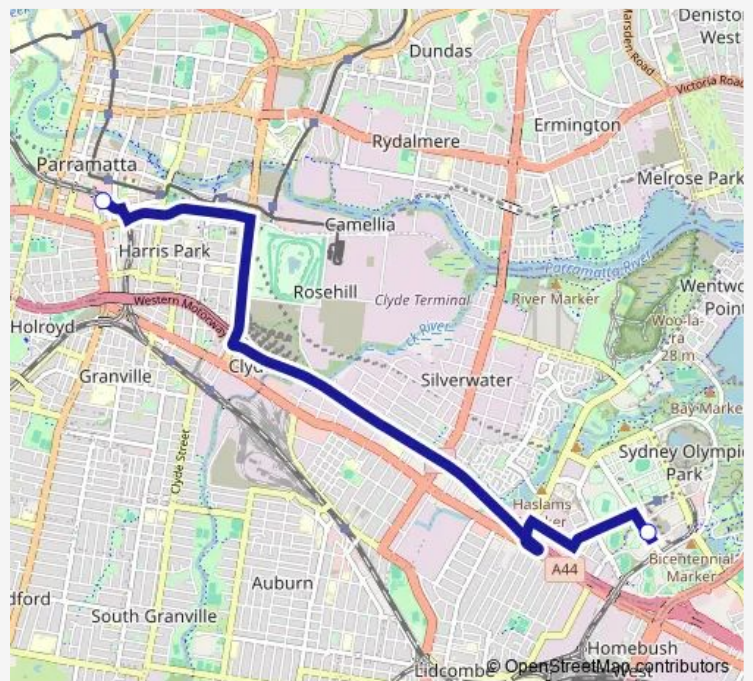

Olympic Park Station, Dawn Fraser Av

Route schedule

Parramatta Station, Stand A1 — Olympic Park Station, Dawn Fraser Av

Monday	04:25-01:25 ⁺¹
Tuesday	—
Wednesday	—
Thursday	04:25-01:25 ⁺¹
Friday	04:25-01:25 ⁺¹
Saturday	04:25-01:25 ⁺¹
Sunday	04:25-23:01

Route info

Direction: Parramatta Station, Stand A1

Stops: 2

Trip Duration: 0 hour 16 min

6T1 — Olympic Park, then Parramatta

Direction

Sydney Olympic Park, Aquatic Terminal, Stand 1a — Parramatta Station, Stand B3

2 stops

[Open route schedule](#)

Sydney Olympic Park, Aquatic Terminal, Stand 1a

Parramatta Station, Stand B3

Route schedule

Sydney Olympic Park, Aquatic Terminal, Stand 1a — Parramatta Station, Stand B3

Monday	04:32-01:40 ⁺¹
Tuesday	—
Wednesday	—
Thursday	04:32-01:40 ⁺¹
Friday	04:32-01:40 ⁺¹
Saturday	04:32-01:40 ⁺¹
Sunday	04:32-22:20

Route info

Direction: Sydney Olympic Park, Aquatic Terminal, Stand 1a

Stops: 2

Trip Duration: 0 hour 16 min

6T1 Rail Replacement Bus Service time schedules and route maps are available in an offline PDF at busmaps.com. Use the busmaps.com website to see live bus times, train schedule or subway schedule, and step-by-step directions for all public transit in Parramatta