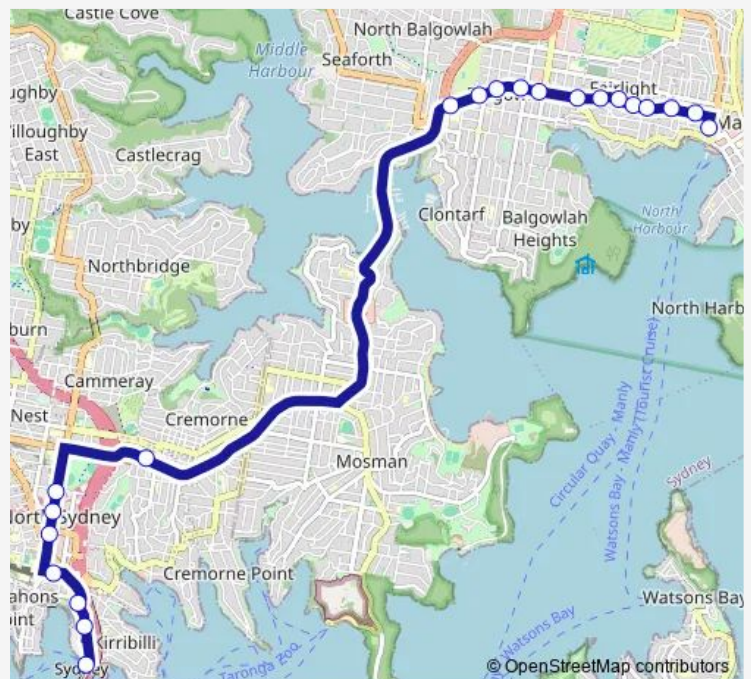

Sydney Rd At Thornton St

Sydney Rd Opp George St

Ivanhoe Park, Sydney Rd

Route schedule

Milsons Point Wharf, Alfred St — Manly Wharf, West Promenade, Stand J

Monday	15:00-20:00
Tuesday	15:00-20:00
Wednesday	15:00-20:00
Thursday	15:00-20:00
Friday	15:00-20:00
Saturday	—
Sunday	—

Route info

Direction: Milsons Point Wharf, Alfred St

Stops: 21

Trip Duration: 0 hour 43 min

Direction

Manly Wharf, Belgrave St, Stand F — Milsons Point Wharf, Alfred St

25 stops

[Open route schedule](#)

Route schedule

Manly Wharf, Belgrave St, Stand F — Milsons Point Wharf, Alfred St

Monday 06:30-08:50

Tuesday 06:30-08:50

Wednesday 06:30-08:50

Thursday 06:30-08:50

Friday 06:30-08:50

Saturday —

Sunday —

Route info

Direction: Manly Wharf, Belgrave St, Stand F

Stops: 25

Trip Duration: 1 hour 3 min

E50 Bus time schedules and route maps are available in an offline PDF at busmaps.com. Use the busmaps.com website to see live bus times, train schedule or subway schedule, and step-by-step directions for all public transit in Sydney