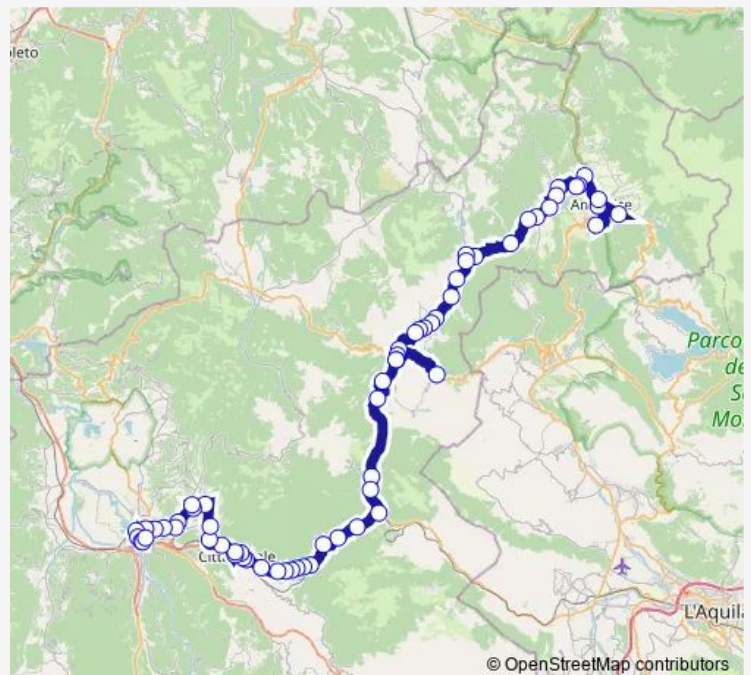

Thursday —

Friday —

Saturday —

Sunday —

Route info

Direction: Amatrice | IC Marchionne # f13305

Stops: 64

Trip Duration: 2 hour 15 min