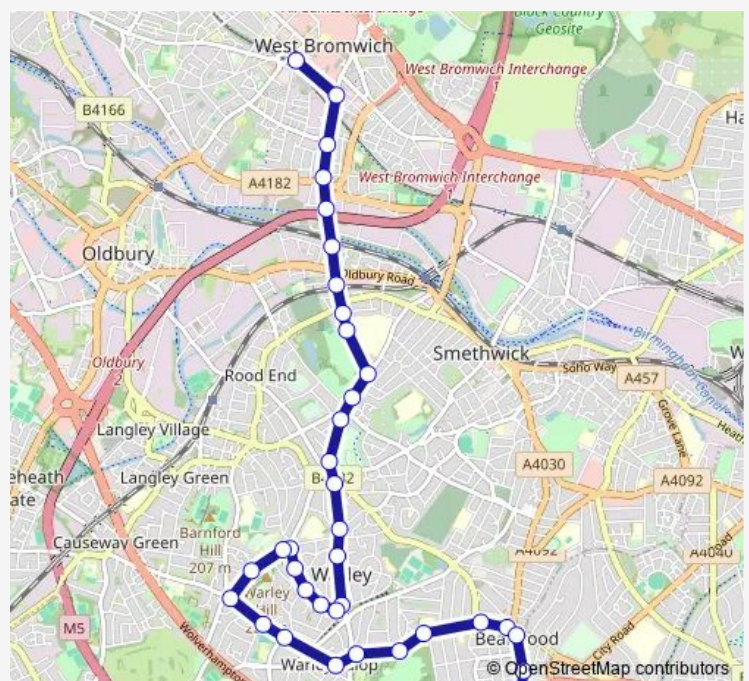

Bus 48A West Bromwich - Bearwood via Londonderry, Warley

[Go to website](#)

Direction

Adkins Lane Terminus — West Bromwich Bus Station

32 stops

[Open route schedule](#)

Adkins Lane Terminus

Sherwood Rd

Eva Rd

Bristnall Hall Rd

Thimblemill Road

Route schedule

Adkins Lane Terminus — West Bromwich Bus Station

Monday 07:02-17:25

Tuesday 07:02-17:25

Wednesday 07:02-17:25

Thursday 07:02-17:25

Friday 07:02-17:25

Saturday 08:04-18:04

Sunday —

Route info

Direction: Adkins Lane Terminus

Stops: 32

Trip Duration: 0 hour 37 min

48A — West Bromwich - Bearwood via Londonderry, Warley

Hayes Rd

The Londonderry

Marion Rd

Holly Lane

Marshall St

West End Ave

Hackett Drive