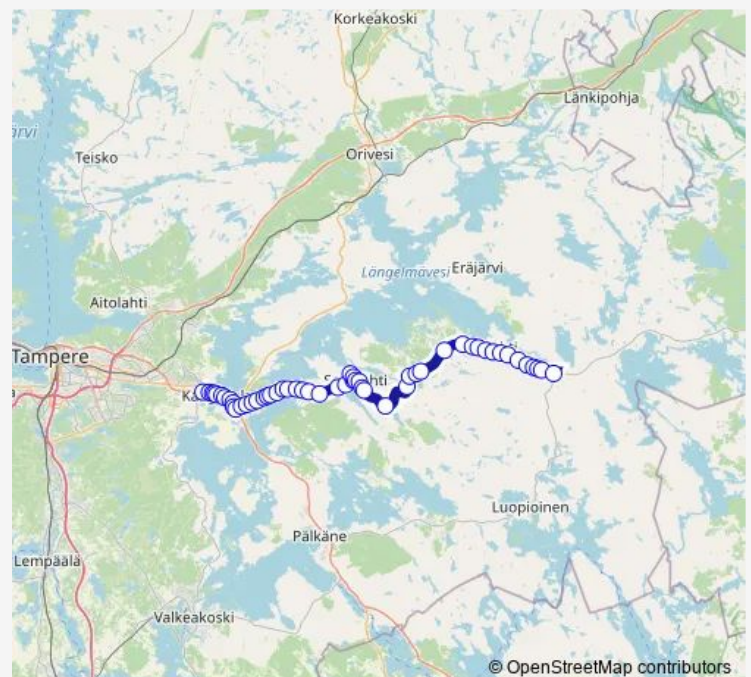

Saturday —

Sunday —

Route info

Direction: Tredu Kangasala

Stops: 44

Trip Duration: 0 hour 43 min

Pelisalmi

Humisevantie