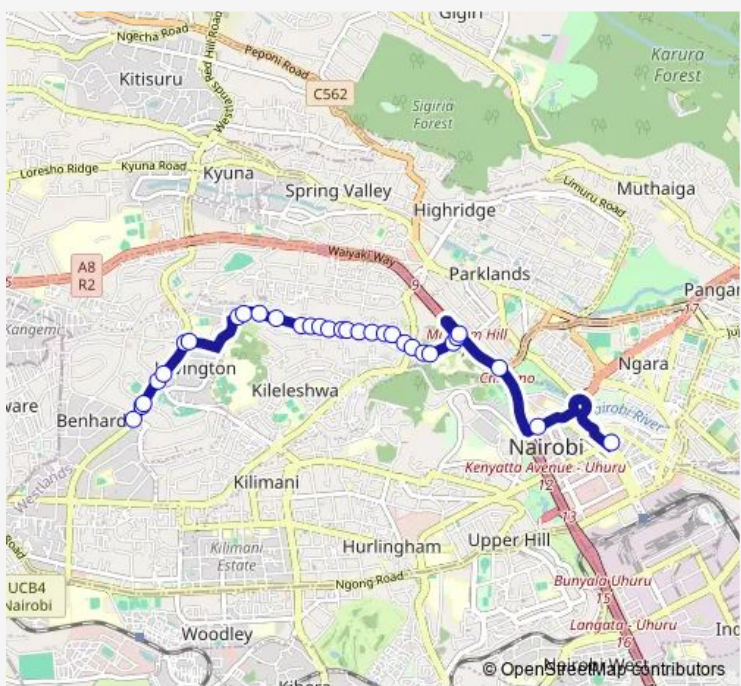

Bus 48A Odeon-Chiromo-Strathmore School-Lavington

[Go to website](#)

Direction
 Odeon — Lavington Shopping Centre/ Shell
 30 stops
[Open route schedule](#)

- Odeon
- Museum
- Chiromo
- Chiromo Campus Flyover
- Prime Bank
- Chase Bank/Prime Bank
- Seven Seas
- Imperial Bank
- Office Park
- Knight Frank
- 9 Riverside
- Millenium
- Riverside Lane/Montessori
- Netherlands
- Riverside Drive
- 85
- Three Quarter
- Zambia
- Japan
- Riverside Paddocks
- Uganda/Germany

Route schedule
 Odeon — Lavington Shopping Centre/ Shell

Monday	06:00
Tuesday	06:00
Wednesday	06:00
Thursday	06:00
Friday	06:00
Saturday	06:00
Sunday	06:00

Route info
 Direction: Odeon
 Stops: 30
 Trip Duration: 0 hour 28 min

48A — Odeon-Chiromo-Strathmore School-Lavington **BusMaps**

Woria

White House/News

Strathmore/Mzima Springs

Strathmore School

Muthangari Police Station

Immigration

St.Austin's/Saitoti

Route info

Direction: Lavington Shopping Centre/ Shell

Stops: 31

Trip Duration: 0 hour 28 min

Chiromo (Mortuary)

Chiromo

Chiromo/Mirage

Museum