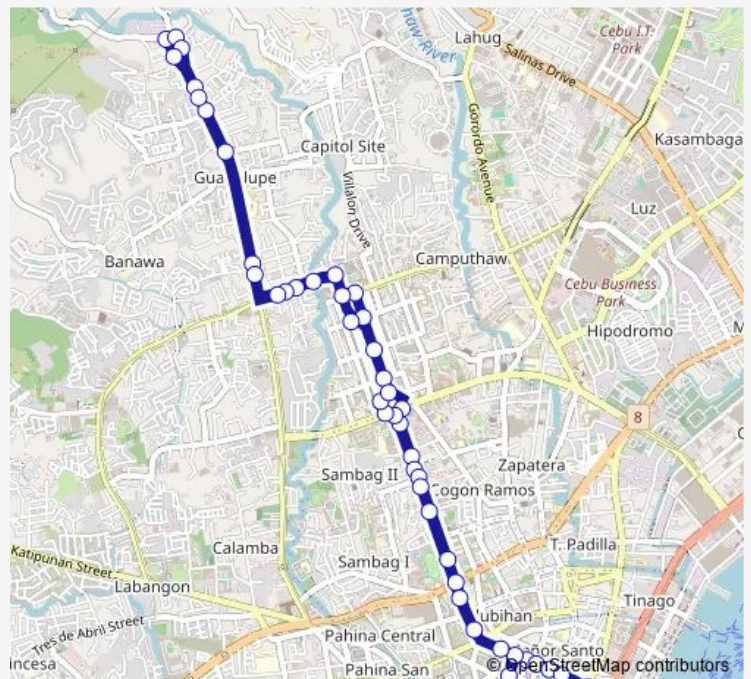

Wednesday 06:00-23:15

Thursday 06:00-23:15

Friday 06:00-23:15

Saturday 06:00-23:15

Sunday 06:00-23:15

Route info

Direction: (nodata)&(nodata)

Stops: 50

Trip Duration: 0 hour 33 min

Guadalupe - Carbon - Capitol

Jakosalem&Osmena Boulevard

Zamora Street&Osmena Boulevard

Lapu-lapu Street&M.C. Briones Street

M. J. Cuenco Avenue&Osmena Boulevard

(nodata)&(nodata)

Friday 06:00-23:15

Saturday 06:00-23:15

Sunday 06:00-23:15

Route info

Direction: (nodata)&(nodata)

Stops: 50

Trip Duration: 0 hour 33 min

M. J. Cuenco Avenue&Osmena Boulevard