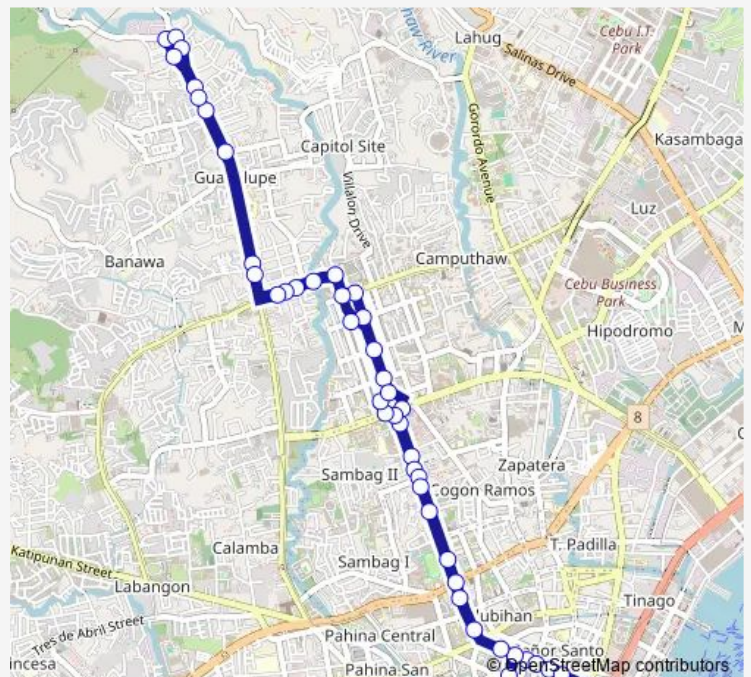

Wednesday 06:00-23:15

Thursday 06:00-23:15

Friday 06:00-23:15

Saturday 06:00-23:15

Sunday 06:00-23:15

Route info

Direction: (nodata)&(nodata)

Stops: 50

Trip Duration: 0 hour 33 min

■ GUADALUPE - CARBON - CAPITOL

Jakosalem&Osmena Boulevard

Zamora Street&Osmena Boulevard

Lapu-lapu Street&M.C. Briones Street

M. J. Cuenco Avenue&Osmena Boulevard

(nodata)&(nodata)

Friday 06:00-23:15

Saturday 06:00-23:15

Sunday 06:00-23:15

Route info

Direction: (nodata)&(nodata)

Stops: 50

Trip Duration: 0 hour 33 min

M. J. Cuenco Avenue&Osmena Boulevard

Osmena Boulevard&J. Avila Street

(nodata)&(nodata)

(nodata)&Tres de Abril Street

(nodata)&Tres de Abril Street

Singson Road&(nodata)

(nodata)&(nodata)

(nodata)&(nodata)

(nodata)&Tres de Abril Street