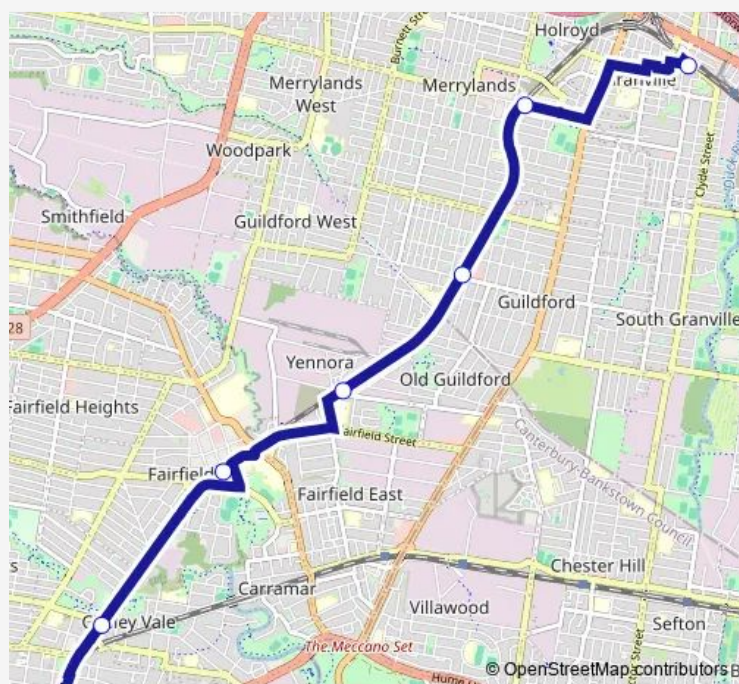

### Direction

Railway Pde Before Cabramatta Rd W — Granville Station, Bridge St, Stand D

7 stops

[Open route schedule](#)

Railway Pde Before Cabramatta Rd W

Railway Pde Opp Canley Vale Station

Fairfield Station, Stand E

Yennora Station, Railway St

Guildford Station, Railway St

Merrylands Rd At Railway Tce

Granville Station, Bridge St, Stand D

### Route schedule

Railway Pde Before Cabramatta Rd W — Granville Station, Bridge St, Stand D

Monday 04:08-06:00

Tuesday —

Wednesday —

Thursday —

Friday —

Saturday —

### Route info

Direction: Railway Pde Before Cabramatta Rd W

Stops: 7

Trip Duration: 0 hour 28 min

4t2 — Granville, then all stations to Cabramatta