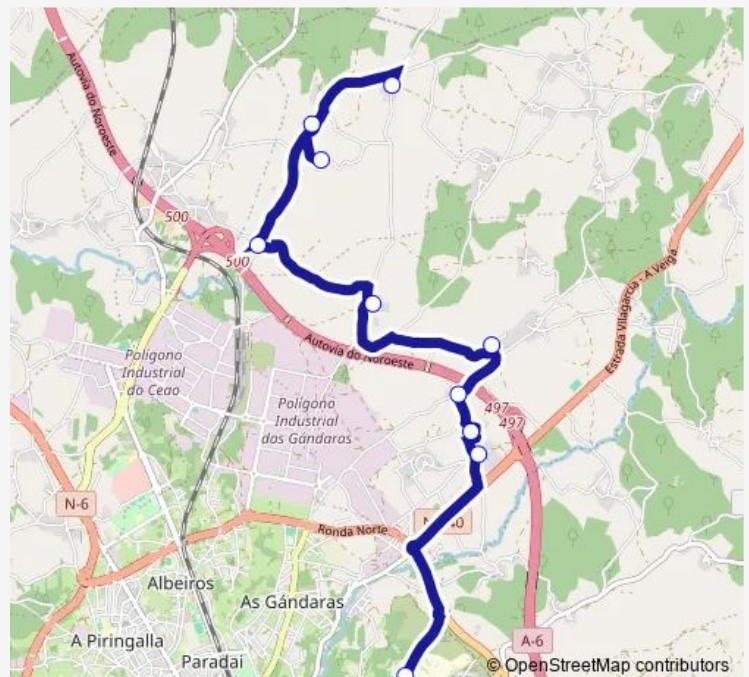

### Direction

Barcias — Hospital Hula

10 stops

[Open route schedule](#)

Barcias

Cerracin

Cacabelos

Mazoi (Cacabelos)

### Route schedule

Barcias — Hospital Hula

Monday 07:00

Tuesday 07:00

Wednesday 07:00

Thursday —

Friday 07:00

Saturday —

### Route info

Direction: Barcias

Stops: 10

Trip Duration: 0 hour 22 min

■ XG890001 — Barcias-Hospital Hula

**Direction**

Hospital Hula — Barcias

10 stops

## Route info

Direction: Hospital Hula

Stops: 10

Trip Duration: 0 hour 22 min

XG890001 Bus time schedules and route maps are available in an offline PDF at [busmaps.com](https://busmaps.com). Use the [busmaps.com](https://busmaps.com) website to see live bus times, train schedule or subway schedule, and step-by-step directions for all public transit in Lugo