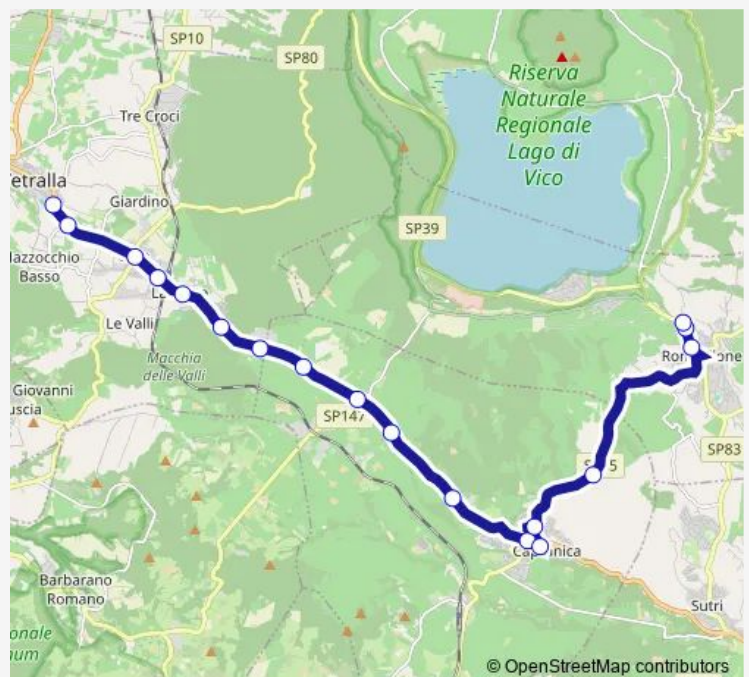

Capranica | Via Capranica Via Ruscelli # f2592

Capranica | Cajolo # f2593

Ronciglione | Ospedale # f2542

Ronciglione | Via Resistenza Via Orlandi # f2543

Ronciglione | Via Cimina Via Cartiere # f2513

Route schedule

Vetralla | Via Cassia Via Cappuccini # f1650 — Ronciglione
| Via Cimina Via Cartiere # f2513

Monday	12:35
Tuesday	12:35
Wednesday	—
Thursday	12:35
Friday	12:35
Saturday	12:35
Sunday	—

Route info

Direction: Vetralla | Via Cassia Via Cappuccini # f1650

Stops: 18

Trip Duration: 0 hour 30 min

Vetralla - Ronciglione # Ro22d

Bus time schedules and route maps are available in an offline PDF at busmaps.com. Use the busmaps.com website to see live bus times, train schedule or subway schedule, and step-by-step directions for all public transit in Vetralla