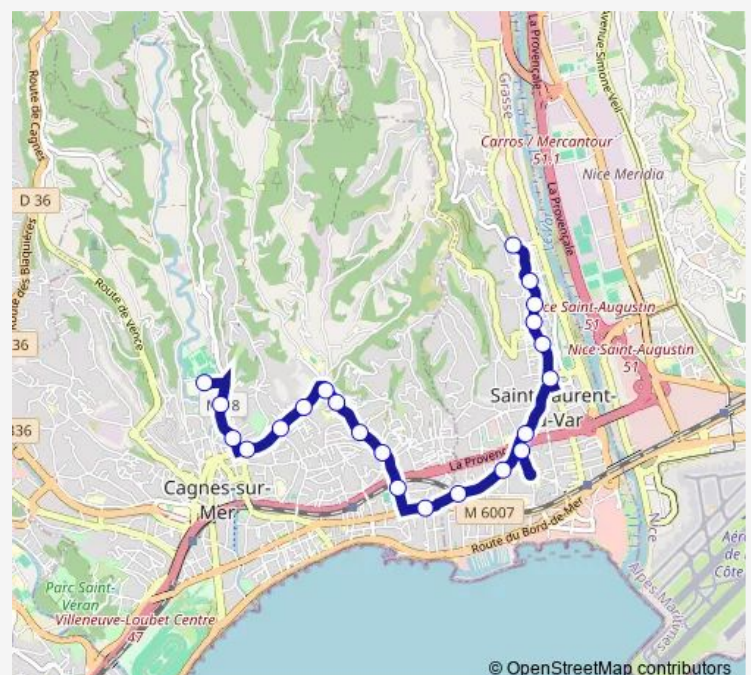

### Route schedule

Parc des Sports — Pont des Pugets

Monday 16:20-17:20

Tuesday 16:20-17:20

Wednesday 12:20-13:10

Thursday 16:20-17:20

Friday 16:20-17:20

Saturday —

### Route info

Direction: Parc des Sports

Stops: 22

Trip Duration: 0 hour 35 min

SLV3 — Parc des Sports/Lycées Renoir et Escoffier - Pont des Pugets

BusMaps

## Direction

Pont des Pugets — Parc des Sports

20 stops

[Open route schedule](#)

Pont des Pugets

Pugets / Rodin

Notre Dame

Saint-Antoine

## Route info

Direction: Pont des Pugets

Stops: 20

Trip Duration: 0 hour 35 min

SLV3 Bus time schedules and route maps are available in an offline PDF at [busmaps.com](https://busmaps.com). Use the [busmaps.com](https://busmaps.com) website to see live bus times, train schedule or subway schedule, and step-by-step directions for all public transit in Nice