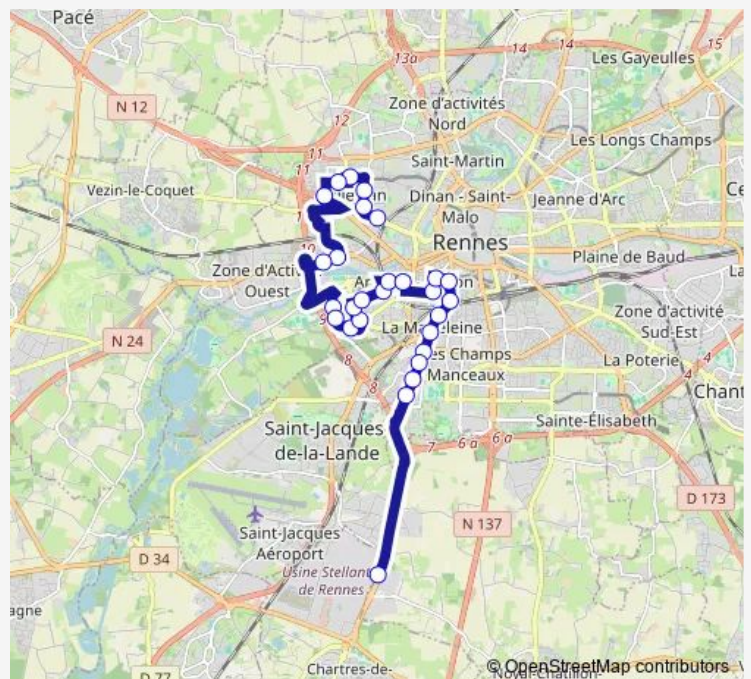

Bus TTZ Rennes <> Noyal-Châtillon-sur-Seiche (Touche Tizon)

[Go to website](#)

Direction

Henri Fréville — Janais

2 stops

[Open route schedule](#)

Henri Fréville

Janais

Route schedule

Henri Fréville — Janais

Monday	—
Tuesday	—
Wednesday	—
Thursday	—
Friday	—
Saturday	—
Sunday	21:50

Route info

Direction: Henri Fréville

Stops: 2

Trip Duration: 0 hour 10 min

Direction

La Salle — Janais

28 stops

[Open route schedule](#)

La Salle

Berger

Université

Cours Kennedy

Bourbonnais

Wednesday 04:22

Thursday 04:22

Friday 04:22

Saturday —

Sunday —

Route info

Direction: La Salle

Stops: 28