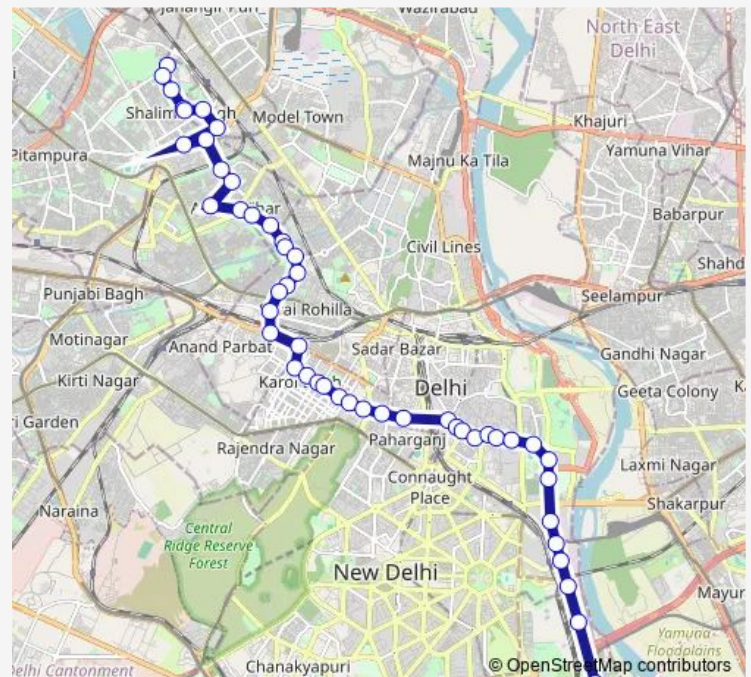

Gulabi Bagh

Shastri Nagar A Block

Subhadra Colony

Route schedule

Shalimar Bagh Desu Cly — Isbt Sarai Kale Khan

Monday 06:45-21:10

Tuesday 06:45-21:10

Wednesday 06:45-21:10

Thursday 06:45-21:10

Friday 06:45-21:10

Saturday 06:45-21:10

Sunday 06:45-21:10

Route info

Direction: Shalimar Bagh Desu Cly

Stops: 49

Trip Duration: 1 hour 30 min

03down

BusMaps

Sarai Rohilla Flyover

Sarai Rohilla Railway Station

Liberty Cinema

Dev Nagar / Khalsa College

Prahlad Market

Thana DB Gupta Road