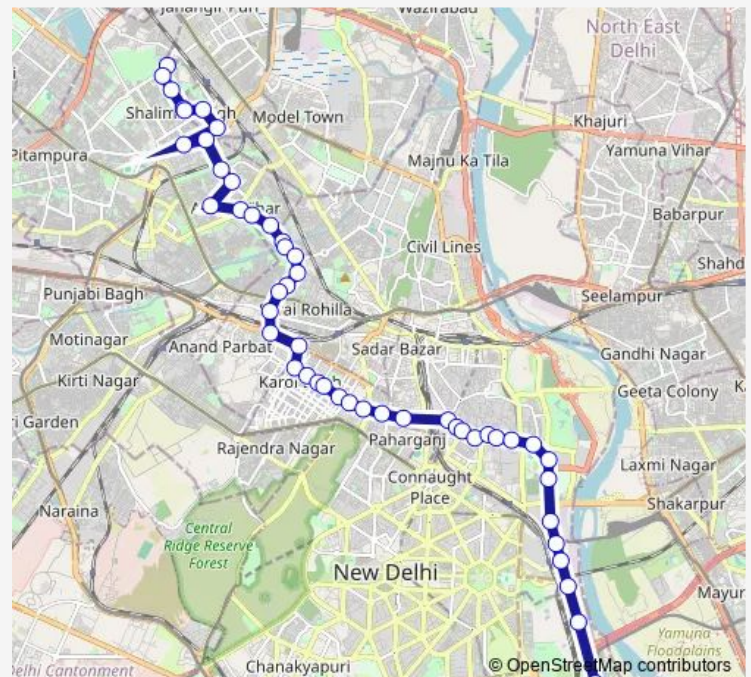

Gulabi Bagh

Shastri Nagar A Block

Subhadra Colony

Route schedule

Shalimar Bagh Desu Cly — Isbt Sarai Kale Khan

Monday 06:45-21:10

Tuesday 06:45-21:10

Wednesday 06:45-21:10

Thursday 06:45-21:10

Friday 06:45-21:10

Saturday 06:45-21:10

Sunday 06:45-21:10

Route info

Direction: Shalimar Bagh Desu Cly

Stops: 49

Trip Duration: 1 hour 30 min

03down

BusMaps

Sarai Rohilla Flyover

Sarai Rohilla Railway Station

Liberty Cinema

Dev Nagar / Khalsa College

Prahlad Market

Thana DB Gupta Road