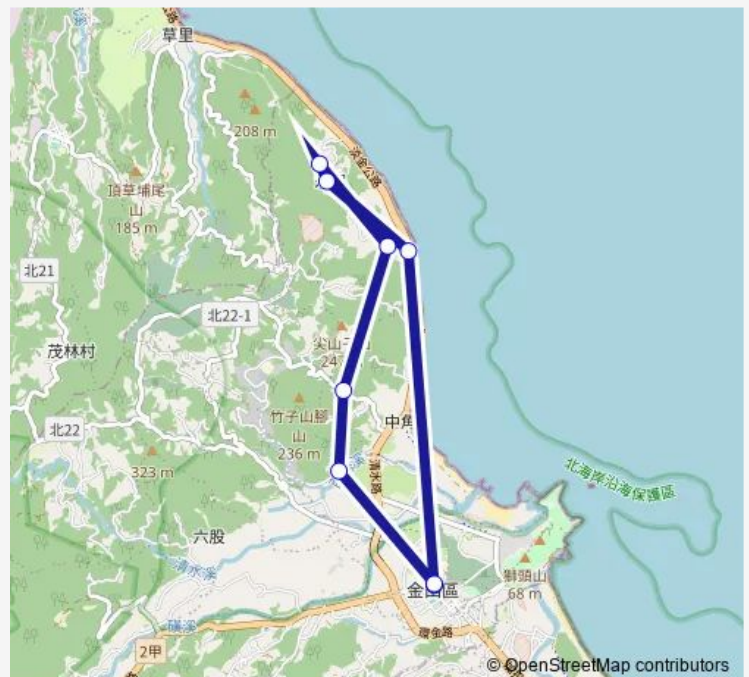

### Direction

金山區公所 — 金山區公所

8 stops

[Open route schedule](#)

金山區公所

跳石

瀆水13鄰瀆水37號

瀆水伍天宮

### Route schedule

金山區公所 — 金山區公所

Monday 07:15

Tuesday 07:15

Wednesday 07:15

Thursday 07:15

Friday 07:15

Saturday —

### Route info

Direction: 金山區公所

Stops: 8

Trip Duration: 16 hour 45 min

F932-0715 — 金山區公所-金山區公所

F932-0715 Bus time schedules and route maps are available in an offline PDF at [busmaps.com](https://busmaps.com). Use the [busmaps.com](https://busmaps.com) website to see live bus times, train schedule or subway schedule, and step-by-step directions for all public transit in Taipei