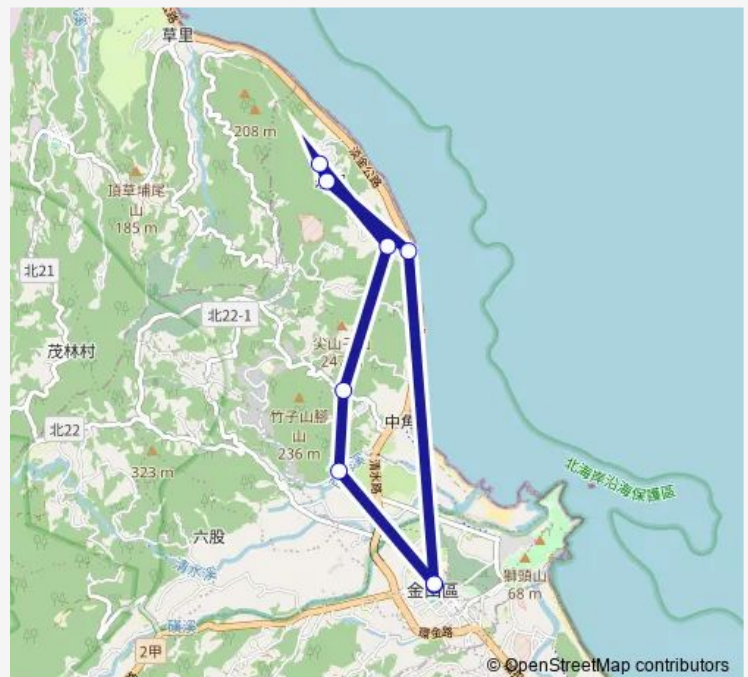

瀆水13鄰瀆水37號

瀆水伍天宮

永民社區活動中心

西湖尖山

清泉鎮天宮

金山區公所

Route schedule

金山區公所 — 金山區公所

Monday 07:15

Tuesday 07:15

Wednesday 07:15

Thursday 07:15

Friday 07:15

Saturday —

Sunday —

Route info

Direction: 金山區公所

Stops: 8

Trip Duration: 16 hour 45 min

F932-0715 — 金山區公所-金山區公所

F932-0715 Bus time schedules and route maps are available in an offline PDF at busmaps.com. Use the busmaps.com website to see live bus times, train schedule or subway schedule, and step-by-step directions for all public transit in Taipei