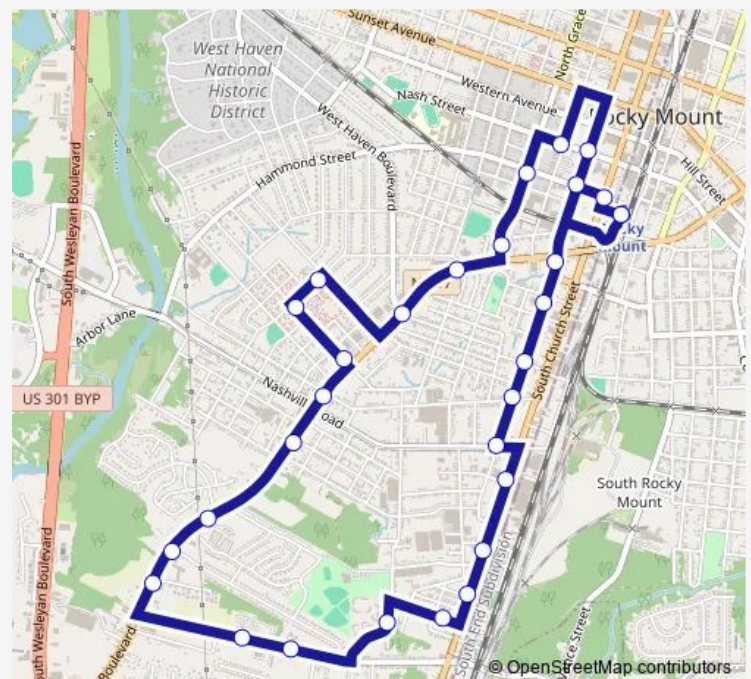

Franklin & W Raleigh Blvd

Franklin St. & Davenport St. - Southbound

Franklin & Henry

Franklin & Paul

Franklin & Nashville

Church & Anderson

Church & Dowdy

Church & Renfrow

W Raleigh Blvd & Paul St

Evergreen & W Raleigh Blvd.

Evergreen & Burton

Route schedule

Downtown Transfer Center — Downtown Transfer Center

Monday 07:15-18:15

Tuesday 07:15-18:15

Wednesday 07:15-18:15

Thursday 07:15-18:15

Friday 07:15-18:15

Saturday 09:15-17:15

Sunday —

Route info

Direction: Downtown Transfer Center

Stops: 30

Trip Duration: 0 hour 30 min

3 — South Rocky Mount

Burton St & Winston Walk

Raleigh Blvd. & West Haven Blvd. - Southbound

W Raleigh Blvd & Peter St

Grace St. & Raleigh Blvd. - Northbound

Grace & Hammond

Nash & Pearl

Franklin St. @ Nash Health Department