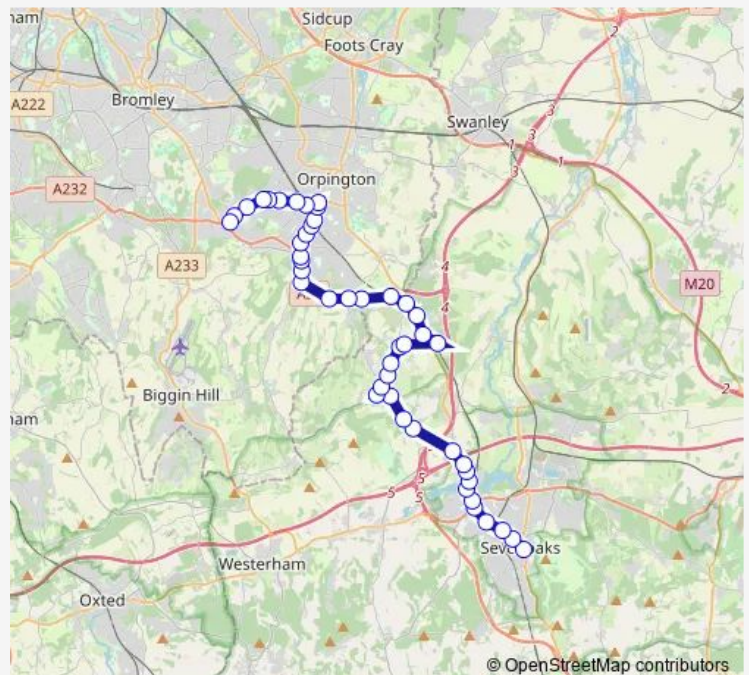

The Cock

Shoreham Lane

Polhill Garden Centre

Route schedule

Bus Station — Locksbottom / Pallant Way

Monday 09:13-13:25

Tuesday 09:13-13:25

Wednesday 09:13-13:25

Thursday 09:13-13:25

Friday 09:13-13:25

Saturday —

Sunday —

Route info

Direction: Bus Station

Stops: 46

Trip Duration: 0 hour 49 min

3 — Locksbottom - Knockholt - Sevenoaks

Roundabout

Badgers Rise

Watercroft Road

Knockholt Railway Station

Stonehouse Lane

Pratts Bottom

Charmwood Lane