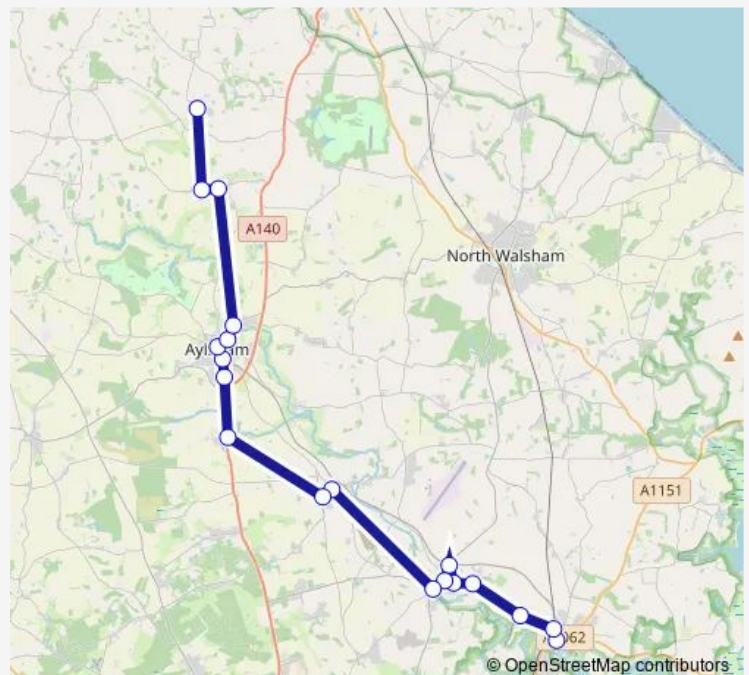

Saturday —

Sunday —

Route info

Direction: green

Stops: 19

Trip Duration: 0 hour 47 min

■ 3 — Aldborough - Aylsham - Wroxham

Direction

Roys Department Store — green

19 stops

[Open route schedule](#)

Roys Department Store

Railway Station

Top Road

Kings Head

Chapel

Bus Shelter

Sir Williams Lane

Dunkirk

Spread Eagle

Aldborough Road

green

Route schedule

Roys Department Store — green

Monday —

Tuesday —

Wednesday 12:30-13:40

Thursday —

Friday —

Saturday —

Sunday —

Route info