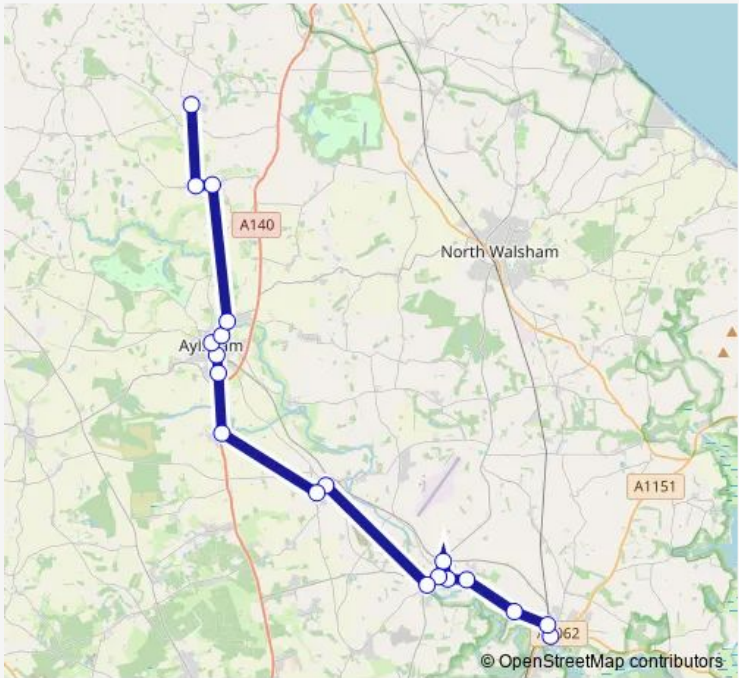

Bus 3 Aldborough - Aylsham - Wroxham

Go to website

**Direction**  
 green — Roys Department Store  
 19 stops  
[Open route schedule](#)

- green
- Aldborough Road
- Spread Eagle
- Dunkirk
- Sir Williams Lane
- Bus Shelter
- Tesco
- Motel
- The Green
- Black Lion
- Bus Shelter
- Recruiting Sergeant
- memorial
- Westbourne Road
- Chapel
- Kings Head
- Top Road
- Railway Station
- Roys Department Store

Route schedule  
 green — Roys Department Store

Monday	—
Tuesday	—
Wednesday	08:58
Thursday	—
Friday	—
Saturday	—
Sunday	—

Route info  
 Direction: green  
 Stops: 19  
 Trip Duration: 0 hour 47 min

■ 3 — Aldborough - Aylsham - Wroxham **BusMaps**

## Direction

Roys Department Store — green

19 stops

[Open route schedule](#)

Roys Department Store

Railway Station

Top Road

Kings Head

## Route info

Direction: Roys Department Store

Stops: 19

Trip Duration: 0 hour 48 min

3 Bus time schedules and route maps are available in an offline PDF at [busmaps.com](https://busmaps.com). Use the [busmaps.com](https://busmaps.com) website to see live bus times, train schedule or subway schedule, and step-by-step directions for all public transit in Aylsham