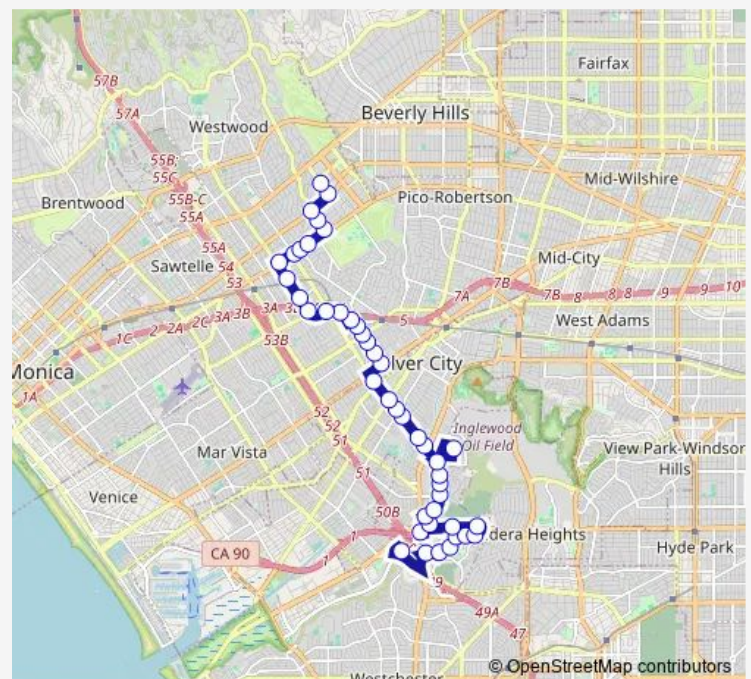

National Blvd/Valparaiso St

National Blvd/Motor Ave

Motor Ave/Woodbine St

Motor Ave/Palms Blvd

Route schedule

Century Park West/Solar Way — Bristol Pkwy/Centinel
Ave

Monday 18:32-19:06

Tuesday 18:32-19:06

Wednesday 18:32-19:06

Thursday 18:32-19:06

Friday 18:32-19:06

Saturday 18:50-22:45

Sunday 18:50-21:30

Route info

Direction: Century Park West/Solar Way

Stops: 46

Trip Duration: 0 hour 46 min

3 — Crosstown

Motor Ave/Tabor St

Motor Ave/Regent St

Motor Ave/Venice Blvd

Overland Ave/Washington Blvd

Overland Ave/Culver Blvd

Overland Ave/Braddock Dr

Overland Ave/Franklin Ave

Overland Ave/Culver City Library

Overland Ave/Virginia Ave

Jefferson Blvd/Overland Ave

Jefferson Blvd/Cota St

Jefferson Blvd/Ballona Ln

Jefferson Blvd/Machado Rd

Sepulveda Blvd/Sawtelle Blvd