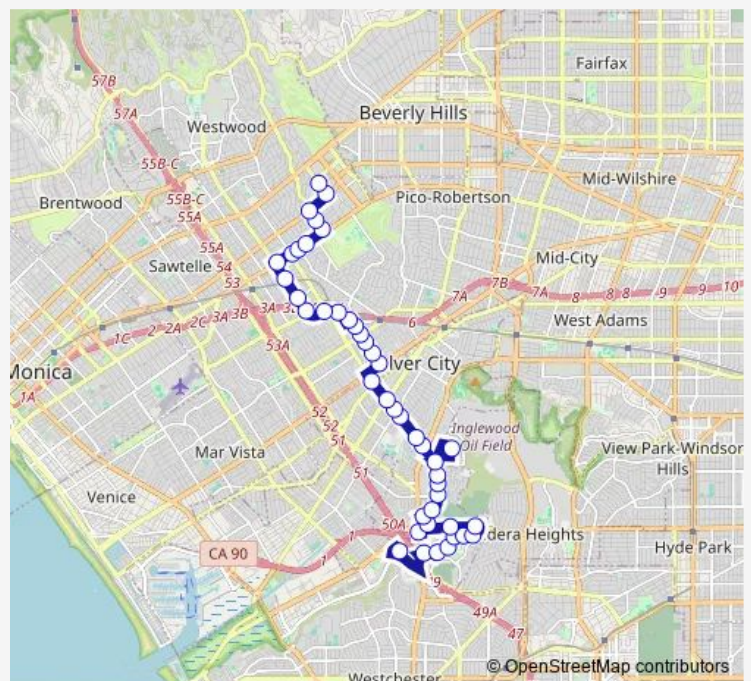

Bus 3 Crosstown

[Go to website](#)

Direction
 Century Park West/Solar Way — Bristol Pkwy/Centinel
 Ave

46 stops

[Open route schedule](#)

- Century Park West/Solar Way
- Century Park West/Santa Monica Blvd
- Santa Monica Blvd/Ave of the Stars
- Century Park East/Santa Monica Blvd
- Century Park East/Constellation Blvd
- Century Park East/Olympic Blvd
- Beverly Glen Blvd/Tennessee Ave
- Beverly Glen Blvd/Pico Blvd
- Pico Blvd/Patricia Ave
- Pico Blvd/Prosser Ave
- Pico Blvd/Manning Ave
- Pico Blvd/Overland Ave
- Westwood Blvd/Pico Blvd
- Westwood Blvd/Exposition Blvd
- Westwood Blvd/Coventry Pl
- National Blvd/Westwood Blvd
- National Blvd/Overland Ave
- National Blvd/Valparaiso St
- National Blvd/Motor Ave
- Motor Ave/Woodbine St
- Motor Ave/Palms Blvd

Route schedule

Century Park West/Solar Way — Bristol Pkwy/Centinel Ave

Monday	—
Tuesday	—
Wednesday	—
Thursday	—
Friday	—
Saturday	18:50-22:45
Sunday	18:50-21:30

Route info

Direction: Century Park West/Solar Way

Stops: 46

Trip Duration: 0 hour 40 min

3 — Crosstown

Motor Ave/Tabor St

Motor Ave/Regent St

Motor Ave/Venice Blvd

Overland Ave/Washington Blvd

Overland Ave/Culver Blvd

Overland Ave/Braddock Dr

Overland Ave/Franklin Ave

Overland Ave/Culver City Library

Overland Ave/Virginia Ave

Jefferson Blvd/Overland Ave

Jefferson Blvd/Cota St

Jefferson Blvd/Ballona Ln

Jefferson Blvd/Machado Rd