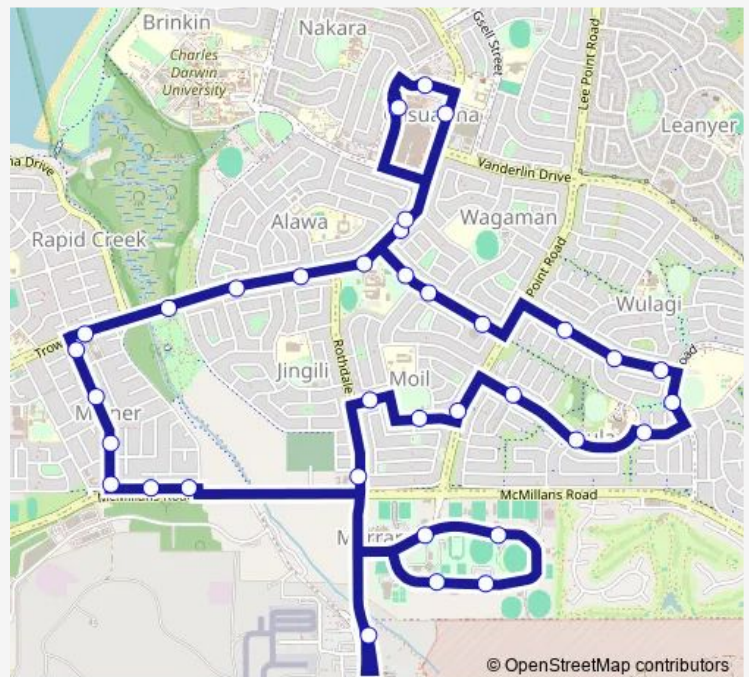

Bus 3 Casuarina - Alawa - Jingili - Moil - Anula

[Go to website](#)

Direction

Casuarina Interchange — Casuarina Terminus

36 stops

[Open route schedule](#)

- Casuarina Interchange
- Trower Rd before Carstens Cres
- Casuarina Senior College
- Trower Rd before Jingili Cres
- 128 Trower Rd, opp Iris St
- Trower Rd at Water Gardens
- Trower Rd at Rapid Creek Shops
- Ryland Road
- Ryland Road
- Ryland Road
- Ryland Road
- Mcmillans Road
- Mcmillans Road
- Henry Wrigley Dr Airport Precinct
- Abala Rd Hockey Centre
- Abala Rd Bonson Gates
- Abala Rd Ah Mat Gates
- Abala Rd Marrara Indoor Stadium
- Rothdale Rd before Seabright Cres
- Scales Street
- Moil Shops

Route schedule

Casuarina Interchange — Casuarina Terminus

Monday	—
Tuesday	—
Wednesday	—
Thursday	—
Friday	—
Saturday	06:20-18:40
Sunday	06:55-18:40

Route info

Direction: Casuarina Interchange

Stops: 36

Trip Duration: 0 hour 37 min

3 — Casuarina - Alawa - Jingili - Moil - Anula

37 Lee Point Rd

Yanyula Drive

Anula Shops

Springhill Street

Sanderson High School

Union Terrace

Union Terrace

Tuesday 06:25-18:32

Wednesday 06:25-18:32

Thursday 06:25-18:32

Friday 06:25-18:32

Saturday —

Sunday —

Route info

Direction: Casuarina Interchange