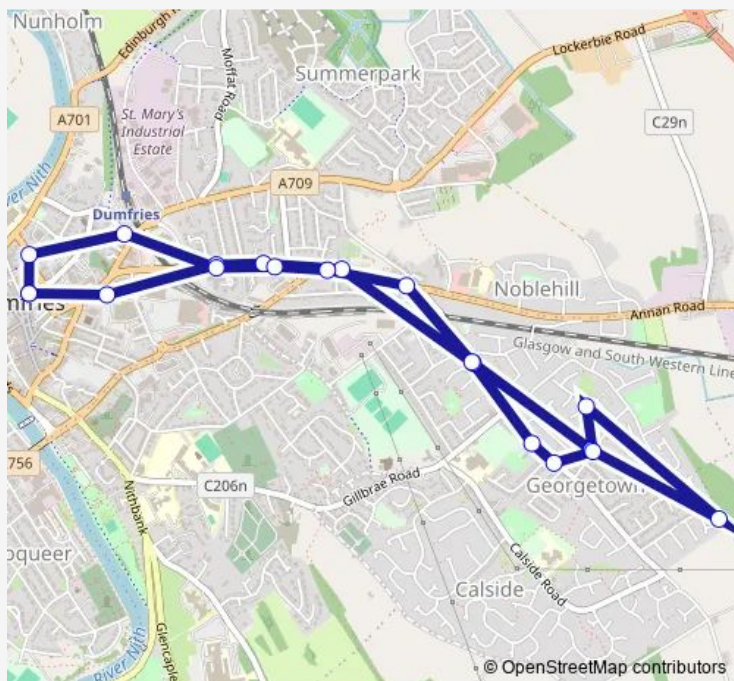

Bus 3 Great King Street, Dumfries - Georgetown, Dumfries

[Go to website](#)

Direction

Great King St — Great King St

20 stops

[Open route schedule](#)

- Great King St
- DG One D
- Annan Road
- Moreig Hotel
- Annan Road
- Essex Park Drive
- Mosspark View
- Carthagenia Pl
- Mosspark Cres
- Moss View
- Georgetown Rd
- Georgetown Rd
- Essex Park
- Annan Road
- Annan Road
- Moreig Hotel
- Annan Road
- Lovers Walk
- Loreburn Street
- Great King St

Route schedule

Great King St — Great King St

Monday	07:17-17:17
Tuesday	07:17-17:17
Wednesday	07:17-17:17
Thursday	07:17-17:17
Friday	07:17-17:17
Saturday	07:17-17:17
Sunday	—

Route info

Direction: Great King St

Stops: 20

Trip Duration: 0 hour 34 min

3 — Great King Street, Dumfries - Georgetown, Dumfries

3 Bus time schedules and route maps are available in an offline PDF at busmaps.com. Use the busmaps.com website to see live bus times, train schedule or subway schedule, and step-by-step directions for all public transit in Dumfries

The schedule is provided in the local timezone. Times with "(+1)" indicate departures on the next day.

PDF file created on 2025-01-16

2024 BusMaps.com - All Rights Reserved