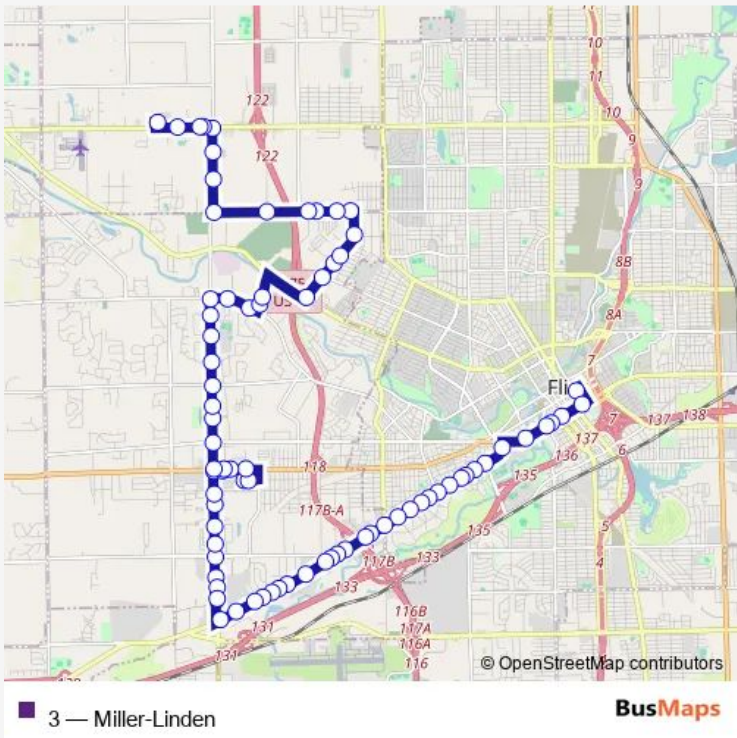

## Bus 3 Miller-Linden

[Go to website](#)

**Direction**  
 MTA Transit Center — W Pierson Aldi  
 78 stops  
[Open route schedule](#)

- MTA Transit Center
- Court at Harrison
- Court at Church
- Court at Oak
- Court at Ann Arbor
- Court at Asylum
- WBD Miller at Crescent
- WBD Miller at Pershing
- WBD Miller at Ida
- WBD Miller at Woodcroft
- WBD Miller at Downey
- WBD Miller at Irene
- WBD Miller at Bradley
- WBD Miller at Clara
- WBD Miller at Knight
- WBD Miller at Knapp
- WBD Miller at Barney
- WBD Miller at Ballenger
- WBD Miller at Miller West Apartments
- WBD Miller at Austin Pkwy
- WBD Miller at Claude

Route schedule  
 MTA Transit Center — W Pierson Aldi

Monday	06:30-22:30
Tuesday	06:30-22:30
Wednesday	06:30-22:30
Thursday	06:30-22:30
Friday	06:30-22:30
Saturday	06:30-22:30
Sunday	09:30-18:30

Route info  
 Direction: MTA Transit Center  
 Stops: 78  
 Trip Duration: 0 hour 55 min

WBD Miller at Bridle Path

WBD Miller at GVM Entrance

WBD Miller at Linden

Oakbrook Square

NBD Linden at GVM Entrance

Genesee Valley

NBD Linden at Lennon

Happy Elephant Child Care

## Route info

Direction: W Pierson Aldi

Stops: 70

Trip Duration: 0 hour 53 min

SBD Linden at Hurley W Campus

SBD Linden at Court

SBD Linden at Corunna

Health Plus 2050 Linden Rd