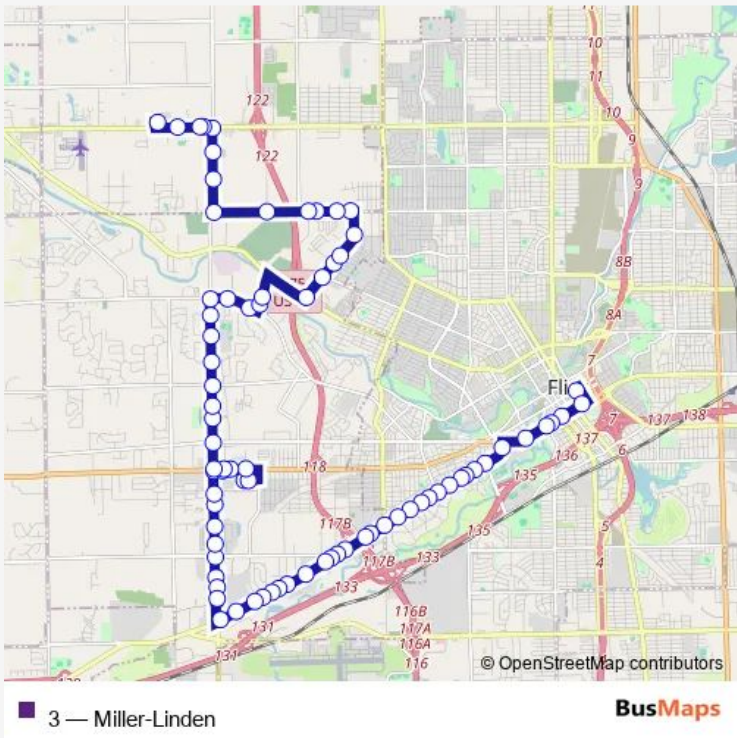

## Bus 3 Miller-Linden

[Go to website](#)

**Direction**  
 MTA Transit Center — W Pierson Aldi  
 78 stops  
[Open route schedule](#)

- MTA Transit Center
- WBD Court at Harrison
- Court at Church
- Court at Oak
- Court at Ann Arbor
- Court at Asylum
- WBD Miller at Crescent
- WBD Miller at Pershing
- WBD Miller at Ida
- WBD Miller at Woodcroft
- WBD Miller at Downey
- WBD Miller at Irene
- WBD Miller at Bradley
- WBD Miller at Clara
- WBD Miller at Knight
- WBD Miller at Knapp
- WBD Miller at Barney
- WBD Miller at Ballenger
- WBD Miller at Miller West Apartments
- WBD Miller at Austin Pkwy
- WBD Miller at Claude

Route schedule  
 MTA Transit Center — W Pierson Aldi

Monday	06:30-22:30
Tuesday	06:30-22:30
Wednesday	06:30-22:30
Thursday	06:30-22:30
Friday	06:30-22:30
Saturday	06:30-22:30
Sunday	09:30-18:30

Route info  
 Direction: MTA Transit Center  
 Stops: 78  
 Trip Duration: 0 hour 55 min

WBD Miller at Bridle Path

WBD Miller at GVM Entrance

WBD Miller at Linden

Oakbrook Square

NBD Linden at GVM Entrance

Genesee Valley

NBD Linden at Lennon

Happy Elephant Child Care

## Route info

Direction: W Pierson Aldi

Stops: 70

Trip Duration: 0 hour 52 min

SBD Linden at Hurley W Campus

SBD Linden at Court

SBD Linden at Corunna

Health Plus 2050 Linden Rd