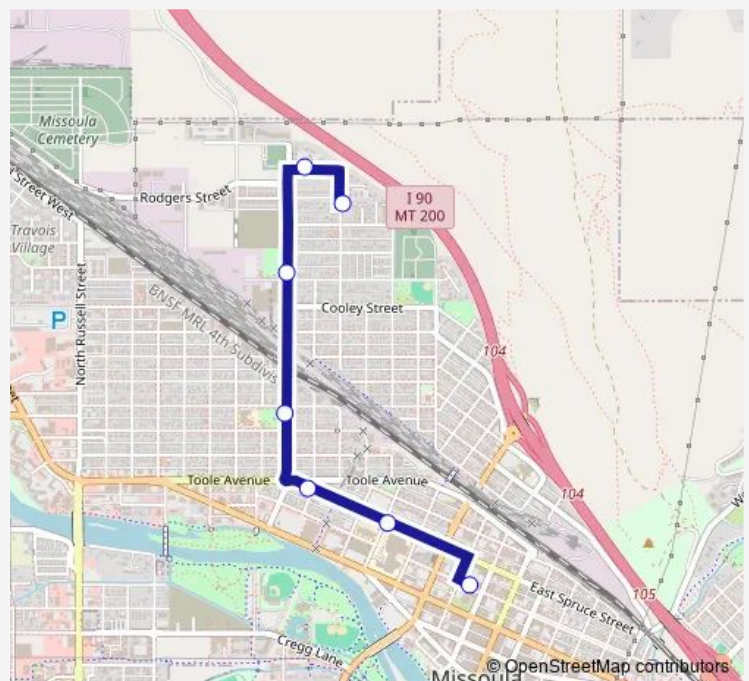

W Spruce St & Nora St

W Spruce St & McCormick St

Mountain Line Transfer Center

### Route schedule

N Dickens St & Rodgers St — Mountain Line Transfer Center

Monday 05:36-20:36

Tuesday 05:36-20:36

Wednesday 05:36-20:36

Thursday 05:36-20:36

Friday 05:36-20:36

Saturday 08:36-20:36

### Route info

Direction: N Dickens St & Rodgers St

Stops: 7

Trip Duration: 0 hour 8 min

3 — Route 3

### Route schedule

Mountain Line Transfer Center — N Dickens St & Rodgers St

Monday 05:30-20:30

Tuesday 05:30-20:30

Wednesday 05:30-20:30

Thursday 05:30-20:30

Friday 05:30-20:30

Saturday 08:30-20:30