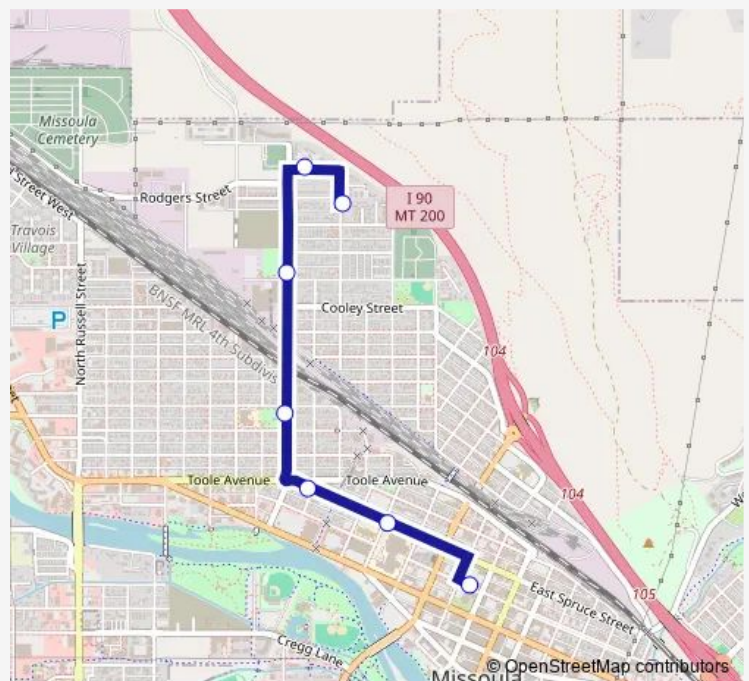

Tuesday 05:36-20:36

Wednesday 05:36-20:36

Thursday 05:36-20:36

Friday 05:36-20:36

Saturday 08:36-20:36

Sunday 08:36-20:36

Route info

Direction: N Dickens St & Rodgers St

Stops: 7

Trip Duration: 0 hour 8 min

3 — Route 3

Direction

Mountain Line Transfer Center — N Dickens St & Rodgers St

6 stops

[Open route schedule](#)

Mountain Line Transfer Center

N Orange St & N 2nd St W

N 5th St W & Kennett Ave

Worden Ave & N 5th St

N Dickens St & Turner St

N Dickens St & Rodgers St

Route schedule

Mountain Line Transfer Center — N Dickens St & Rodgers St

Monday 05:30-20:30

Tuesday 05:30-20:30

Wednesday 05:30-20:30

Thursday 05:30-20:30

Friday 05:30-20:30

Saturday 08:30-20:30

Sunday 08:30-20:30

Route info

Direction: Mountain Line Transfer Center