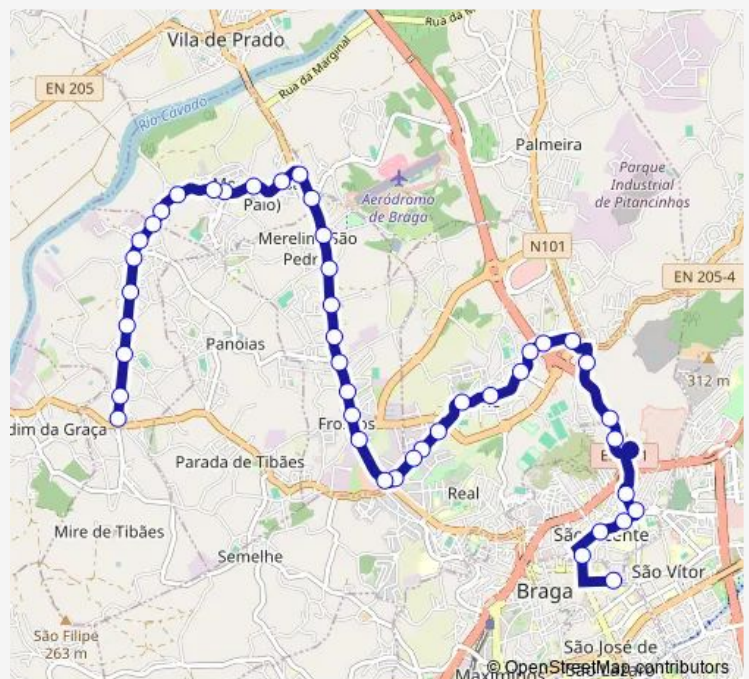

### Route schedule

Ruães (S Martinho Tibães-Verdes) — Central I

Monday

—

Tuesday

—

Wednesday

—

### Route info

Direction: Ruães (S Martinho Tibães-Verdes)

Stops: 38

Trip Duration: 0 hour 30 min

3 — Avenida Central - Ruães

BusMaps

Recta Feital III (P Industrial)

Recta Feital II