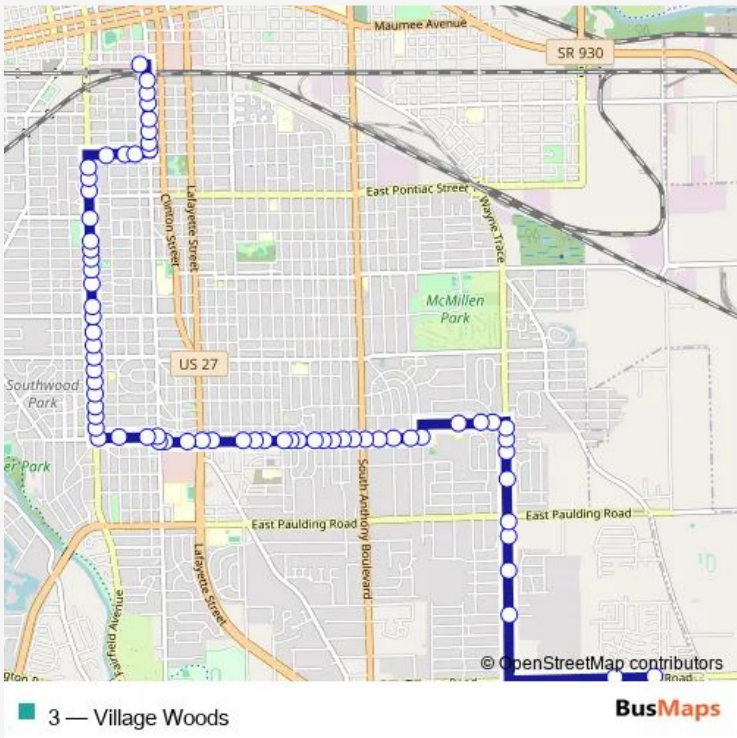

Direction
 Central Station - Bay K — Crown Colony
 59 stops
[Open route schedule](#)

- Central Station - Bay K
- Calhoun near Wallace
- Calhoun at Wallace (Sb)
- Calhoun at Masterson (Sb)
- Calhoun at Williams (Sb)
- Calhoun at Dewald (Sb)
- Calhoun at Creighton (Sb)
- Creighton at Harrison
- Creighton at Webster
- Creighton near Hoagland
- Fairfield at Pierce (Sb)
- Fairfield at Meyer (Sb)
- Fairfield at Home (Sb)
- Fairfield at Wildwood (Sb)
- Fairfield at Kinnaird (Sb)
- Fairfield at Kinsmoor (Sb)
- Fairfield at Nuttman (Sb)
- Fairfield at Oakdale (Sb)
- Fairfield at Rudisill
- Fairfield at West Foster (Sb)
- Fairfield at Branning (Sb)

Route schedule
 Central Station - Bay K — Crown Colony

Monday	05:32-20:15
Tuesday	05:32-20:15
Wednesday	05:32-20:15
Thursday	05:32-20:15
Friday	05:32-20:15
Saturday	07:32-17:15
Sunday	—

Route info
 Direction: Central Station - Bay K
 Stops: 59
 Trip Duration: 0 hour 25 min

Pettit at Holton

Pettit at Bowser

Pettit at Oliver

Pettit at Smith

Route schedule

Crown Colony — Central Station - Bay B

Monday 05:40-20:40

Tuesday 05:40-20:40

Wednesday 05:40-20:40

Thursday 05:40-20:40

Friday 05:40-20:40

Saturday 07:40-17:40

Sunday —

Route info

Direction: Crown Colony

Stops: 69