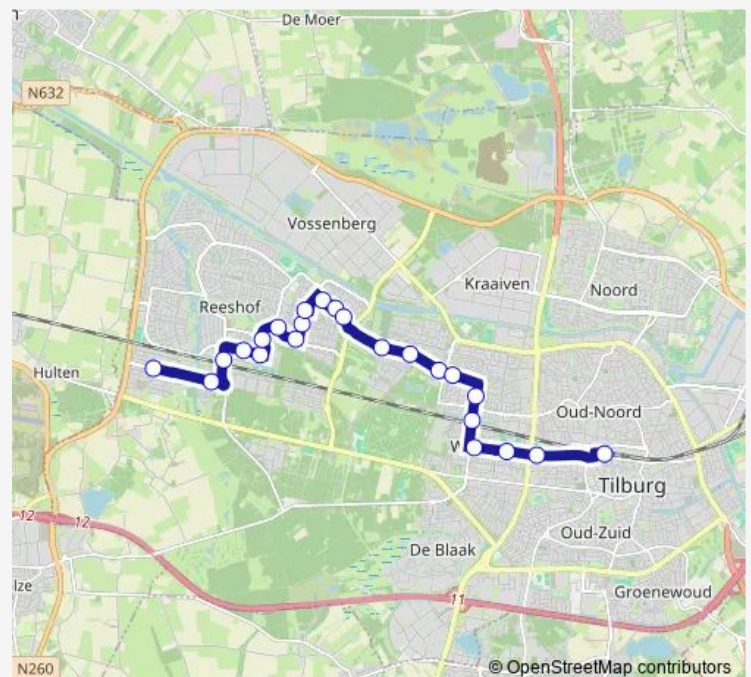

Tilburg, Station Reeshof

### Route schedule

Tilburg, Centraal Station (B) — Tilburg, Koolhovenlaan

Monday —

Tuesday —

Wednesday —

Thursday 06:15-18:36

Friday —

Saturday —

### Route info

Direction: Tilburg, Centraal Station (B)

Stops: 23

Trip Duration: 0 hour 29 min

■ 3 — Reeshof - Centraal Station

Tilburg, Zuilichemstraat

Tilburg, Koolhovenlaan