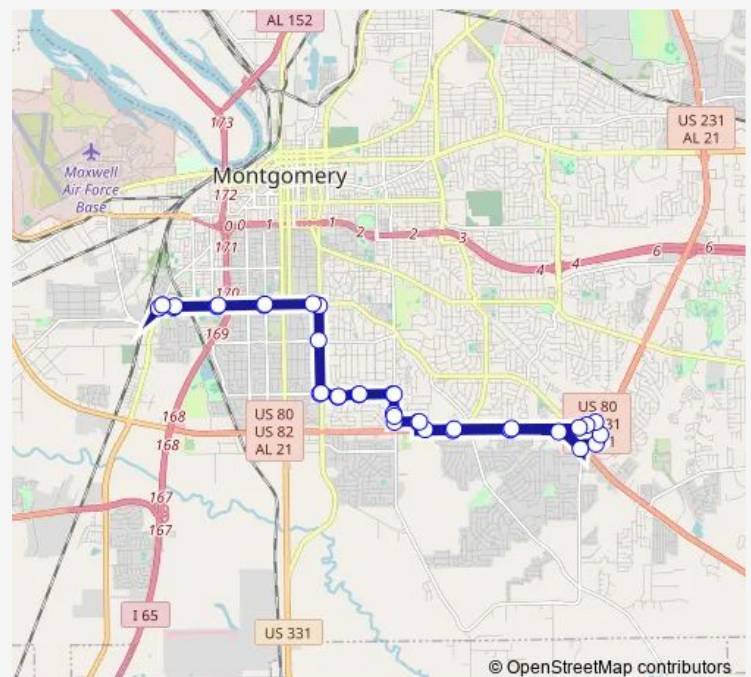

Patton & Narrow Lane

Narrow Lane & Barley

Narrow Lane & Normandie

Baptist Hospital @ Morrow Dr

South & Morrow

South & St. Helena

South & Marti

US 82 Service & Technology

US 82 Service & US 231 Service

Christine Elizabeth & Liberty Square

Wal-Mart (On Christine Elizabeth Curv)

Route schedule

Fairview Transfer Center — Fairview Transfer Center

Monday 05:15-20:15

Tuesday 05:15-20:15

Wednesday 05:15-20:15

Thursday 05:15-20:15

Friday 05:15-20:15

Saturday 07:15-17:15

Sunday —

Route info

Direction: Fairview Transfer Center

Stops: 38

Trip Duration: 1 hour 0 min

3 — Montgomery Commons

Christine Elizabeth & US 80 Service

US 43 & Richard

US 231 & Eastern

South & Marti

South & St. Helena

Morrow Dr & Normandie Dr.