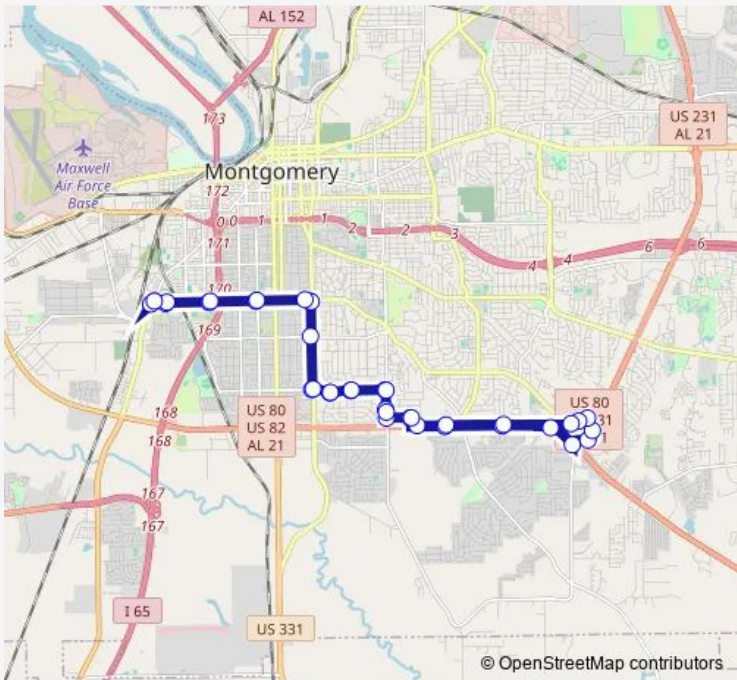

Bus 3 Montgomery Commons

[Go to website](#)

Direction
 Fairview Transfer Center — Fairview Transfer Center
 38 stops
[Open route schedule](#)

- Fairview Transfer Center
- Mobile & Fairview
- Fairview & Mobile
- Fairview & Oak
- Fairview & Edgar D. Nixon
- Fairview and Norman Bridge
- Norman Bridge & E. Edgemont Ave.
- Patton & Norman Bridge
- Patton & Wesley
- Patton & Audobon
- Patton & Narrow Lane
- Narrow Lane & Barley
- Narrow Lane & Normandie
- Baptist Hospital @ Morrow Dr
- South & Morrow
- South & St. Helena
- South & Marti
- US 82 Service & Technology
- US 82 Service & US 231 Service
- Christine Elizabeth & Liberty Square
- Wal-Mart (On Christine Elizabeth Curv)

Route schedule
 Fairview Transfer Center — Fairview Transfer Center

Monday	05:15-20:15
Tuesday	05:15-20:15
Wednesday	05:15-20:15
Thursday	05:15-20:15
Friday	05:15-20:15
Saturday	07:15-17:15
Sunday	—

Route info
 Direction: Fairview Transfer Center
 Stops: 38
 Trip Duration: 1 hour 0 min

Christine Elizabeth & US 80 Service

US 43 & Richard

US 231 & Eastern

South & Marti

South & St. Helena

Morrow Dr & Normandie Dr.

Narrow Lane & Beverly

Narrow Lane & Maclamar

Fairview Transfer Center

3 Bus time schedules and route maps are available in an offline PDF at busmaps.com. Use the busmaps.com website to see live bus times, train schedule or subway schedule, and step-by-step directions for all public transit in Montgomery