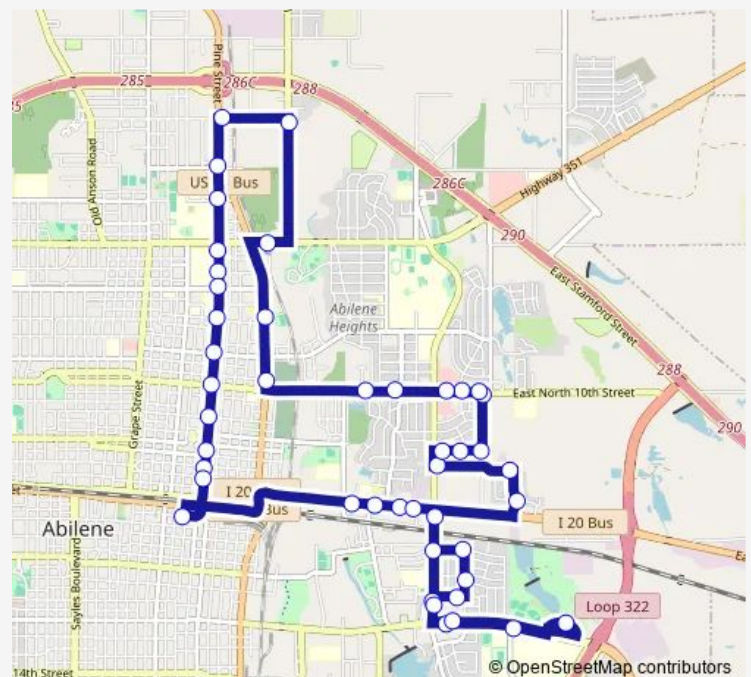

### Direction

Transit Center — Pine at North 3rd

45 stops

[Open route schedule](#)

Transit Center

East Hwy 80 at Sandy St

East Hwy 80 at T & P Ln

East Hwy 80 at Sharons Bbq

East Hwy 80 at Gann St

Judge Ely Blvd at Minda St

Judge Ely Blvd at Justice Way

East South 11th at Estates Dr

East South 11th at Play St

Abilene Zoo at Grover Nelson Park

East South 11th at Chaucer Dr

Judge Ely Blvd at Clarks

### Route schedule

Transit Center — Pine at North 3rd

Monday 06:15-17:15

Tuesday 06:15-17:15

Wednesday 06:15-17:15

Thursday 06:15-17:15

Friday 06:15-17:15

Saturday —

### Route info

Direction: Transit Center

Stops: 45

Trip Duration: 0 hour 46 min

■ 3 — Zoo/Pine

Musken at Kenwood

Kenwood at East North 10th

East North 10th at Griffith Rd