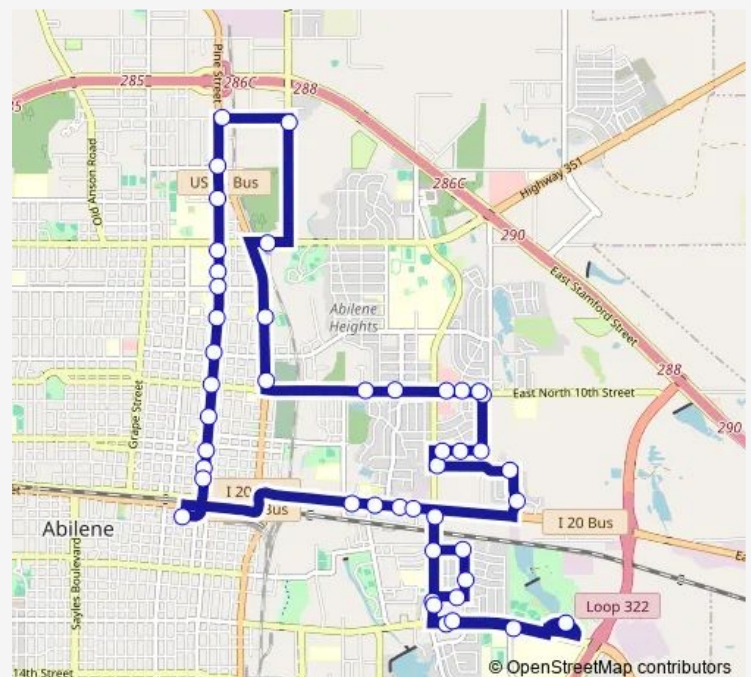

East South 11th at Chaucer Dr

Judge Ely Blvd at Clarks

Clarks at Chaucer

Chaucer at Friars

Yeomans at Chaucer

Judge Ely Blvd at East Hwy 80

Northway at Pasadena

Northway at San Jacinto

San Jacinto at Judge Ely Blvd

Musken at Chriswood

Musken at Lisa Ln

Route schedule

Transit Center — Pine at North 3rd

Monday 06:15-17:15

Tuesday 06:15-17:15

Wednesday 06:15-17:15

Thursday 06:15-17:15

Friday 06:15-17:15

Saturday —

Sunday —

Route info

Direction: Transit Center

Stops: 45

Trip Duration: 0 hour 46 min

■ 3 — Zoo/Pine

Musken at Kenwood

Kenwood at East North 10th

East North 10th at Griffith Rd

East North 10th at Morrow Ln

East North 10th at Judge Ely

East North 10th at Washington

East North 10th at Cedar Crest Dr