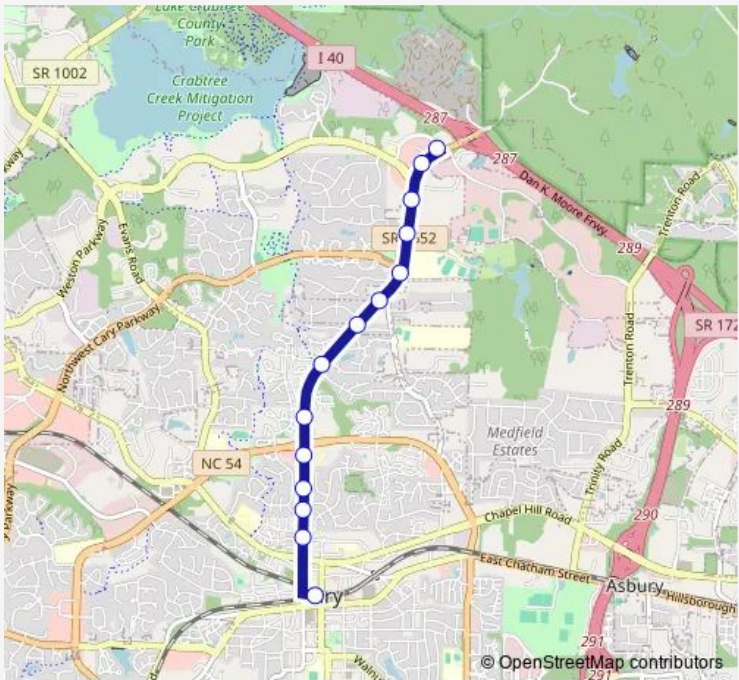

Bus 3 Harrison

[Go to website](#)

Direction
 Harrison Oaks Blvd at N Harrison Ave — Cary Depot South Platform

14 stops

[Open route schedule](#)

- Harrison Oaks Blvd at N Harrison Ave
- N Harrison Ave at Weston Parkway (Sb)
- N Harrison Ave at Renaissance Park Pl
- N Harrison Ave at Research Dr
- N Harrison Ave at NW Cary Pky
- N Harrison Ave at Reedy Creek Rd
- N Harrison Ave at Homestead Dr
- N Harrison Ave at W Dynasty Dr
- N Harrison Ave at Harrison Pointe Dr Ib
- N Harrison Ave at Northwoods Market
- N Harrison Ave at Ashley Dr
- N Harrison Ave at Queen Elizabeth Dr
- N Harrison Ave at W Johnson St
- Cary Depot South Platform

Route schedule
 Harrison Oaks Blvd at N Harrison Ave — Cary Depot South Platform

Monday	06:13-21:43
Tuesday	06:13-21:43
Wednesday	06:13-21:43
Thursday	06:13-21:43
Friday	06:13-21:43
Saturday	06:13-21:43
Sunday	07:43-20:43

Route info

Direction: Harrison Oaks Blvd at N Harrison Ave

Stops: 14

Trip Duration: 0 hour 17 min

Direction

Cary Depot North Platform — Harrison Oaks Blvd at N Harrison Ave

13 stops

[Open route schedule](#)

Sunday 07:30-20:30

Route info

Direction: Cary Depot North Platform

Stops: 13

Trip Duration: 0 hour 13 min

3 Bus time schedules and route maps are available in an offline PDF at busmaps.com. Use the busmaps.com website to see live bus times, train schedule or subway schedule, and step-by-step directions for all public transit in Raleigh