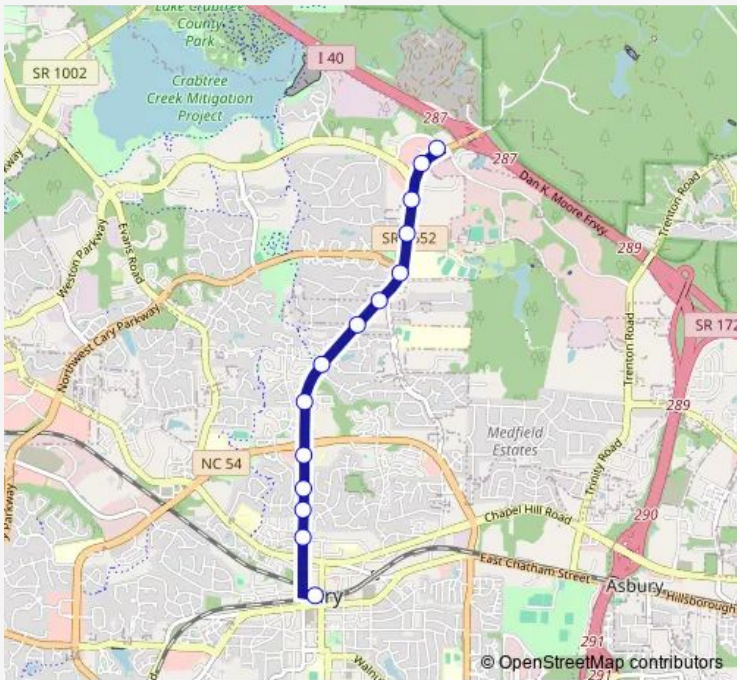

Bus 3 Harrison

[Go to website](#)

Direction
 Harrison Oaks Blvd at N Harrison Ave — Cary Depot South Platform

14 stops

[Open route schedule](#)

- Harrison Oaks Blvd at N Harrison Ave
- N Harrison Ave at Weston Parkway (Sb)
- N Harrison Ave at Renaissance Park Pl
- N Harrison Ave at Research Dr
- N Harrison Ave at NW Cary Pky
- N Harrison Ave at Reedy Creek Rd
- N Harrison Ave at Homestead Dr
- N Harrison Ave at W Dynasty Dr
- N Harrison Ave at Harrison Pointe Dr Ib
- N Harrison Ave at Northwoods Market
- N Harrison Ave at Ashley Dr
- N Harrison Ave at Queen Elizabeth Dr
- N Harrison Ave at W Johnson St
- Cary Depot South Platform

Route schedule
 Harrison Oaks Blvd at N Harrison Ave — Cary Depot South Platform

Monday	06:13-21:43
Tuesday	06:13-21:43
Wednesday	06:13-21:43
Thursday	06:13-21:43
Friday	06:13-21:43
Saturday	06:13-21:43
Sunday	07:43-20:43

Route info

Direction: Harrison Oaks Blvd at N Harrison Ave

Stops: 14

Trip Duration: 0 hour 17 min

Direction

Cary Depot North Platform — Harrison Oaks Blvd at N Harrison Ave

13 stops

[Open route schedule](#)

Sunday 07:30-20:30

Route info

Direction: Cary Depot North Platform

Stops: 13

Trip Duration: 0 hour 13 min

3 Bus time schedules and route maps are available in an offline PDF at busmaps.com. Use the busmaps.com website to see live bus times, train schedule or subway schedule, and step-by-step directions for all public transit in Raleigh