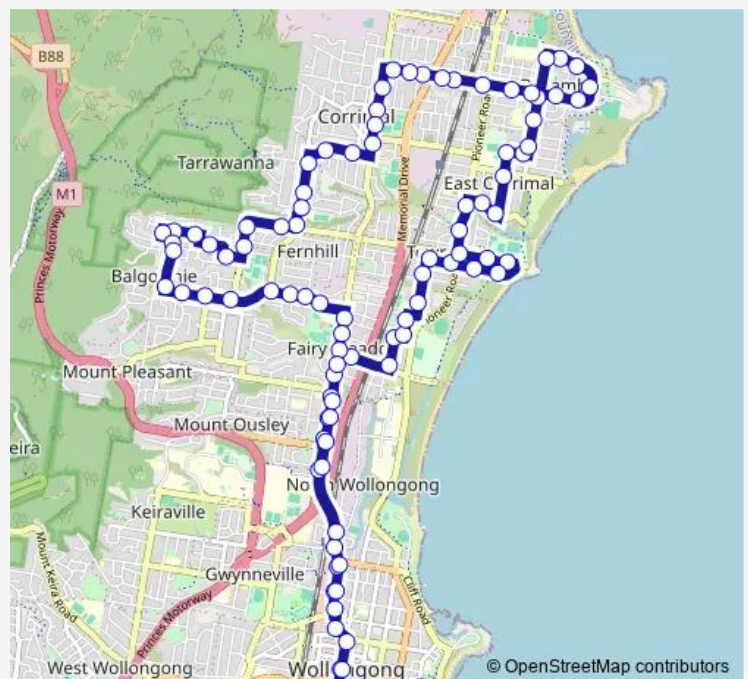

Elliotts Rd Opp Grafton St

Storey St After Elliotts Rd

Storey St At Holder St

Donald St At Holder St

Donald St Before Dixon St

Towradgi Public School, Carters Lane

Carters Lane Opp Marlo Rd

Route schedule

Route info

Direction: WIN Entertainment Centre, Crown St

Stops: 97

Trip Duration: 1 hour 4 min

3 — Wollongong to Bellambi via Towradgi (Loop Service) **BusMaps**

Murrannar Rd At Carters Lane

Murrannar Rd At Pioneer Rd