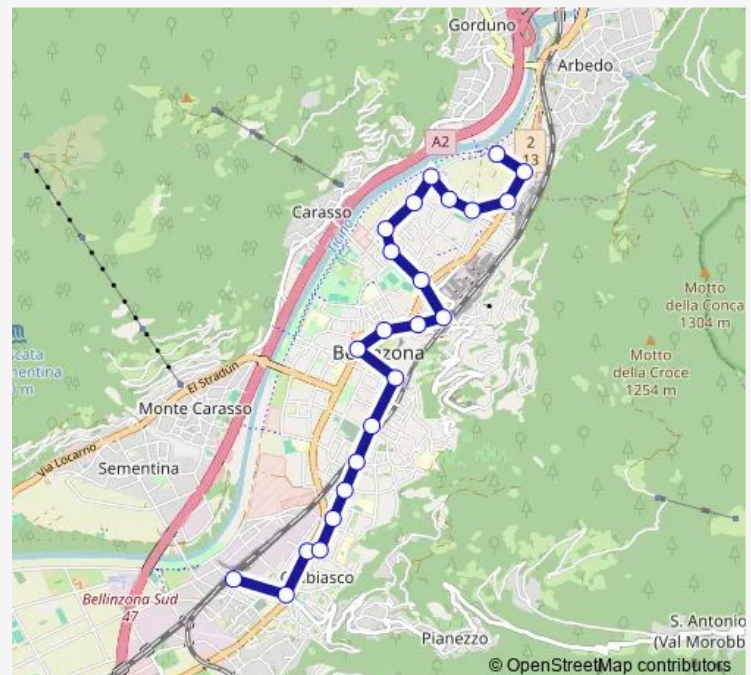

### Route schedule

Giubiasco, Stazione — Bellinzona, Scuola Media 2

Monday 07:30-19:00

Tuesday 07:30-19:00

Wednesday 07:30-19:00

Thursday 07:30-19:00

Friday 07:30-19:00

Saturday —

### Route info

Direction: Giubiasco, Stazione

Stops: 23

Trip Duration: 0 hour 34 min

3 — B 3

BusMaps

Bellinzona, al Maglio

Bellinzona, Scuola Media 2