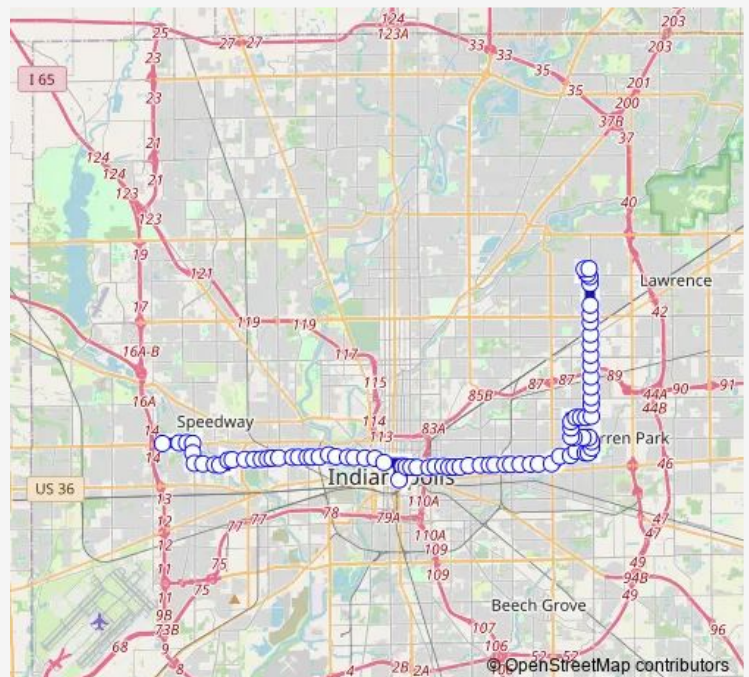

10th St & Norfolk St

Lynhurst Dr & 10th St

Lynhurst Dr & Great Woods Dr

Vermont St & Lynhurst Dr

Vermont St & Cossell Dr

Vermont St - 4600 W

Vermont St & Vine St

Gasoline Alley & Arthur Ave

Michigan St & Tremont St

Michigan St & Belmont Ave

Michigan St & Lynn St

**Route schedule**

10th St & Beachway Dr — Staughton Dr & Arlington Ave

Monday 04:58-20:50

Tuesday 04:58-20:49

Wednesday 04:58-20:49

Thursday 04:58-20:49

Friday 04:58-20:49

Saturday 05:59-20:50

Sunday 07:00-19:51

**Route info**

Direction: 10th St & Beachway Dr

Stops: 83

Trip Duration: 1 hour 18 min

3 — Michigan Street

Michigan St & Cable St

Michigan St & Porto Alegre St

Michigan St & Eskenazi Ave

Michigan St & Barnhill Dr

Michigan St & University Blvd

Michigan St & Blackford St

Michigan St & Indiana Ave