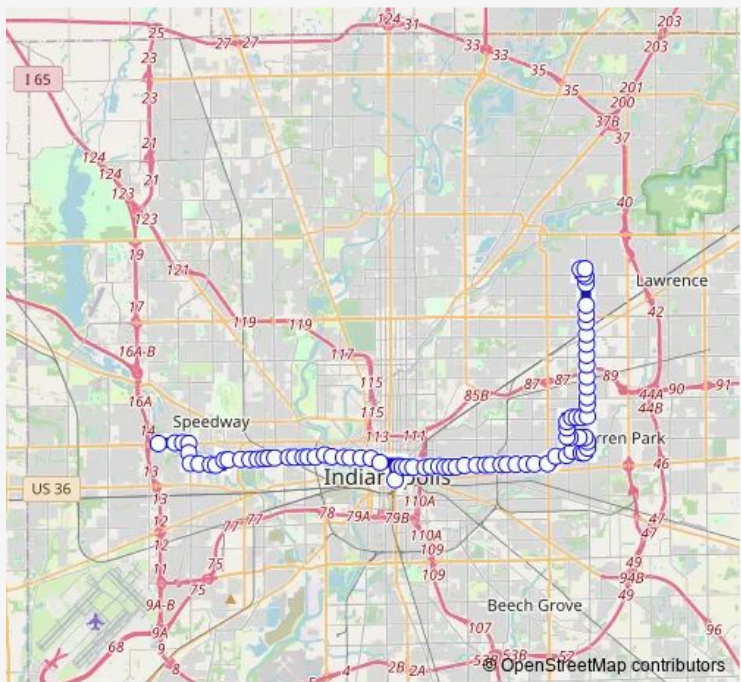

Bus 3 Michigan Street

[Go to website](#)

Direction
 10th St & Beachway Dr — Staughton Dr & Arlington Ave
 82 stops
[Open route schedule](#)

- 10th St & Beachway Dr
- 10th St & Whitcomb Ave
- 10th St & Norfolk St
- Lynhurst Dr & 10th St
- Lynhurst Dr & Great Woods Dr
- Vermont St & Lynhurst Dr
- Vermont St & Cossell Dr
- Vermont St - 4600 W
- Vermont St & Vine St
- Gasoline Alley & Arthur Ave
- Michigan St & Rybolt Ave
- Michigan St - 3801 W - Michigan Plaza
- Michigan St & Somerset Ave
- Michigan St & Berwick Ave
- Michigan St & Tibbs Ave
- Michigan St & Centennial St
- Michigan St & Concord St
- Michigan St & King Ave
- Michigan St & Tremont St
- Michigan St & Belmont Ave
- Michigan St & Cable St

Route schedule
 10th St & Beachway Dr — Staughton Dr & Arlington Ave

Monday	04:58-20:49
Tuesday	04:58-20:49
Wednesday	04:58-20:49
Thursday	04:58-20:49
Friday	04:58-20:49
Saturday	05:59-20:50
Sunday	07:00-19:51

Route info
 Direction: 10th St & Beachway Dr
 Stops: 82
 Trip Duration: 1 hour 18 min

Michigan St & Porto Alegre St

Michigan St & Eskenazi Ave

Michigan St & Barnhill Dr

Michigan St & University Blvd

Michigan St & Blackford St

Michigan St & Indiana Ave

Vermont St & Capitol Ave

Alabama St & New York St

CTC-F

New York St & New Jersey St

New York St & East St

New York St & College Ave

New York St & Dickson St