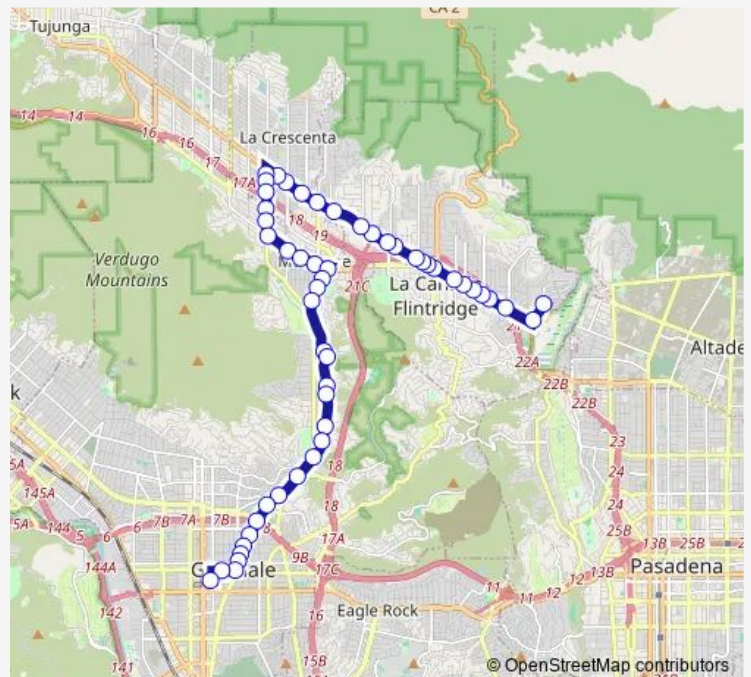

Foothill at Ocean View

Foothill at Briggs

Foothill at Rosemont

Foothill at Raymond

Route schedule

Jet Propulsion Laboratory (Jpl) — Harvard at Louise

Monday 05:11-20:20

Tuesday 05:11-20:20

Wednesday 05:11-20:20

Thursday 05:11-20:20

Friday 05:11-20:20

Saturday —

Sunday —

Route info

Direction: Jet Propulsion Laboratory (Jpl)

Stops: 52

Trip Duration: 0 hour 45 min

La Crescenta at Mary

La Crescenta at Prospect

La Crescenta at Altura

La Crescenta at Montrose

La Crescenta at Piedmont

Honolulu at La Crescenta

Honolulu at Rosemont

Honolulu at Las Palmas

Honolulu at Ocean View

Verdugo at Honolulu

Verdugo at Sunview

Verdugo at Ocean View

Verdugo at Glencoe

Verdugo at Oakwood

Verdugo at Glorietta