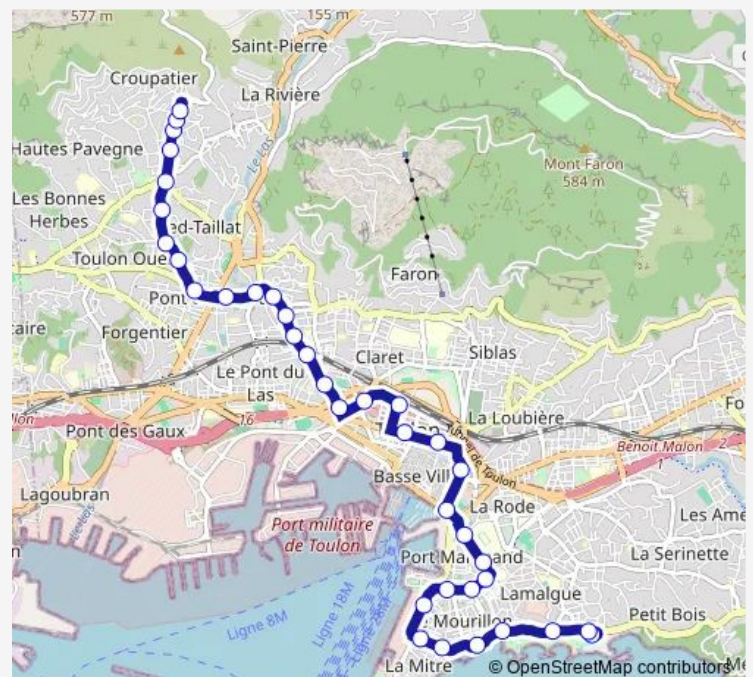

Tranchée

Barbès

Glacière

Ponteil

Carnot

Lyautey

Dardanelles

Gare (Toulon)

Thursday 05:30-21:50

Friday 05:30-21:50

Saturday 05:35-21:50

Sunday 05:30-21:55

Route info

Direction: 4 ch.des Routes

Stops: 33

Trip Duration: 0 hour 33 min

3 — 4 Ch. des Routes - Mourillon

Mayol

Port Marchand

Circaëte

Lamalgue

Masséna

Grignan

Polygone

Mître

Fort St-Louis

Ste Hélène

Michelet

Mourillon

Direction

Mourillon — 4 ch.des Routes

37 stops