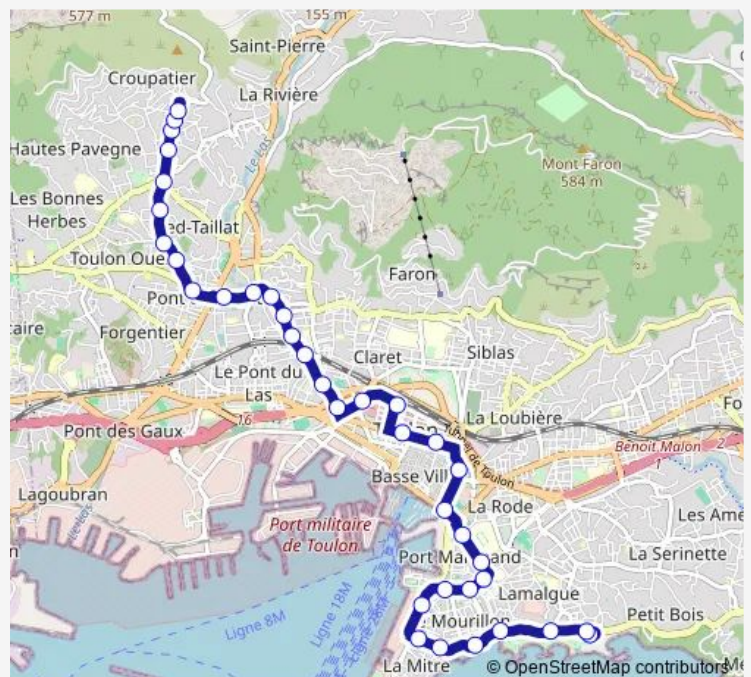

Porte d'Italie

### Route info

Direction: 4 ch.des Routes

Stops: 33

Trip Duration: 0 hour 31 min

3 — 4 Ch. des Routes - Mourillon

Mayol

Port Marchand

Circaëte